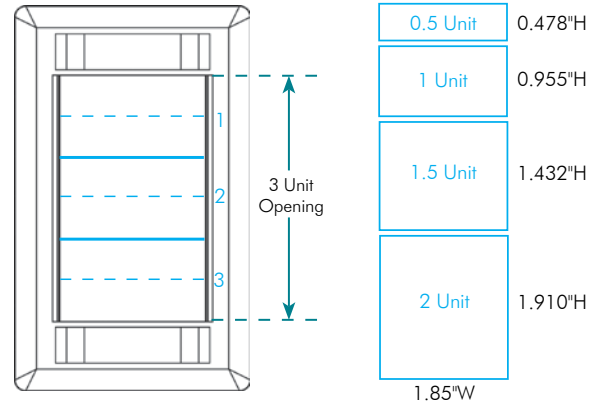

Hubbell iSTATION Multi-Service Frame

Hubbell iSTATION Frames accept three units of module combinations in a single-gang opening.

Specifications

- Decorator versions: UL Rated for power
- One to four gang
- Compatible with all Hubbell iSTATION modules and keystone connections
- Supplied with paper labels, clear covers and color-matched screw covers

Gangable AV Wallbox

Gangable

Design allows for an infinite number of options

Multi-Service

Ideal for delivering power, data and AV in the same box

Specifications

- 2- and 3-gang options
- Knockouts from 1/2 inch up to 2 inch
- NEMA spaced device mounting accepts industry standard wallplates
- Raised ground provisions in each gang
- 4 inches deep to accept practically any device

Capacity

4-inch depth accommodates large cables and bend radii

Angled Module
IMBDSA15OW

Blank Frame
ISFB215EI

Keystone Module
IM2K1OW

SC Angled Module
IM2SCA2OW

Blank HD15/9-Pin or HDMI Modules

| | 1 Unit | 1.5 Unit | | 2 Unit |
|--------------|--------------------|----------------------------|--|--|
| Color | HD15/9-Pin or HDMI | Angled, HD15/9-Pin or HDMI | HD15/9-Pin or HDMI with 3.5mm Stereo Jack* | HD15/9-Pin or HDMI with 3.5mm SJ+AV Conn |
| Black | IMBDS1BK | IMBDSA15BK | IMB15315BK | IMB153X2BK |
| Ivory | IMBDS1EI | IMBDSA15EI | IMB15315EI | IMB153X2EI |
| Gray | IMBDS1GY | IMBDSA15GY | IMB15315GY | IMB153X2GY |
| Office White | IMBDS1OW | IMBDSA15OW | IMB15315OW | IMB153X2OW |
| White | IMBDS1W | IMBDSA15W | IMB15315W | IMB153X2W |