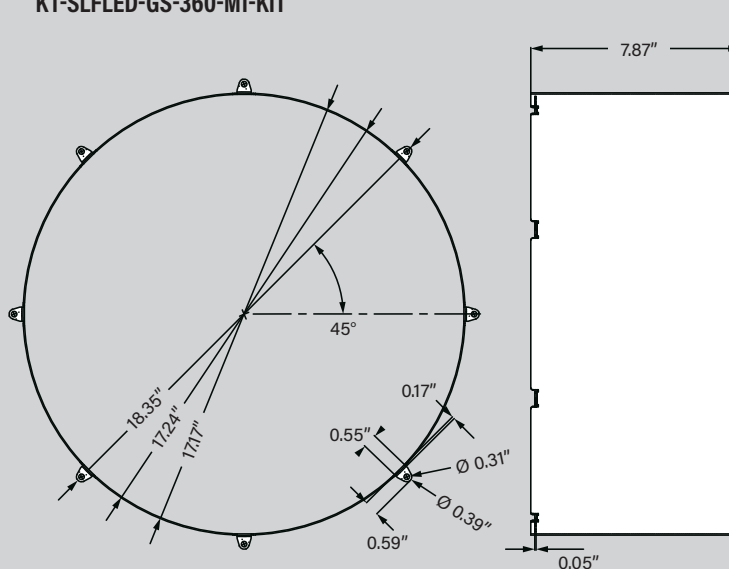

KT-SLFLED-GS-X-X1-KIT
 SPORTS LIGHT FLOOD GLARE SHIELD

DESCRIPTION

Glare Shields for Sports Light Flood fixtures*

*Fixtures sold separately

DIMENSIONS

KT-SLFLED-GS-S1-KIT

KT-SLFLED-GS-M1-KIT

KT-SLFLED-GS-360-S1-KIT

KT-SLFLED-GS-360-M1-KIT

KT-SLFLED-GS-X-X1-KIT

SPORTS LIGHT FLOOD GLARE SHIELD

ORDERING INFORMATION

CATALOG NUMBER	EASY CODE	UPC
KT-SLFLED-GS-360-S1-KIT	QXI-03	843654170084
KT-SLFLED-GS-360-M1-KIT	MMG-30	843654170091
KT-SLFLED-GS-S1-KIT	CCN-71	843654170527
KT-SLFLED-GS-M1-KIT	RIH-28	843654170534

CATALOG NUMBER BREAKDOWN

KT-SLFLED-GS-X-X1-KIT

1	2	3	4	5	6	7	8
1 Keystone Technologies	2 Sports Light Flood	3 LED	4 Glare Shield	5 Coverage	6 Size	7 Style	8 Kit
				Top	S Small		
				360 Full	M Medium		