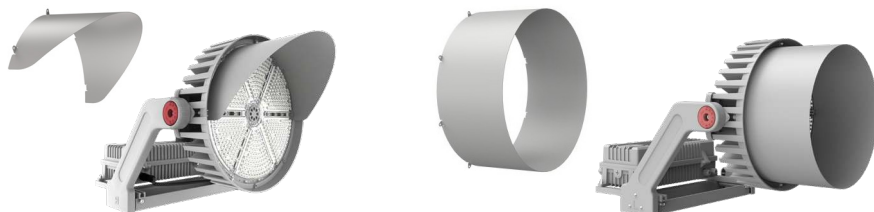

KT-SLFLED-GS-X-X1-KIT
 SPORTS LIGHT FLOOD GLARE SHIELD

DESCRIPTION

Glare Shields for Sports Light Flood fixtures*

*Fixtures sold separately

DIMENSIONS

KT-SLFLED-GS-S1-KIT

KT-SLFLED-GS-M1-KIT

KT-SLFLED-GS-360-S1-KIT

KT-SLFLED-GS-360-M1-KIT

KT-SLFLED-GS-X-X1-KIT

SPORTS LIGHT FLOOD GLARE SHIELD

ORDERING INFORMATION

CATALOG NUMBER	EASY CODE	UPC
KT-SLFLED-GS-360-S1-KIT	QXI-03	843654170084
KT-SLFLED-GS-360-M1-KIT	MMG-30	843654170091
KT-SLFLED-GS-S1-KIT	CCN-71	843654170527
KT-SLFLED-GS-M1-KIT	RIH-28	843654170534

CATALOG NUMBER BREAKDOWN

KT-SLFLED-GS-X-X1-KIT

1	2	3	4	5	6	7	8
1 Keystone Technologies	2 Sports Light Flood	3 LED	4 Glare Shield	5 Coverage	6 Size	7 Style	8 Kit
				Top	S Small		
				360 Full	M Medium		