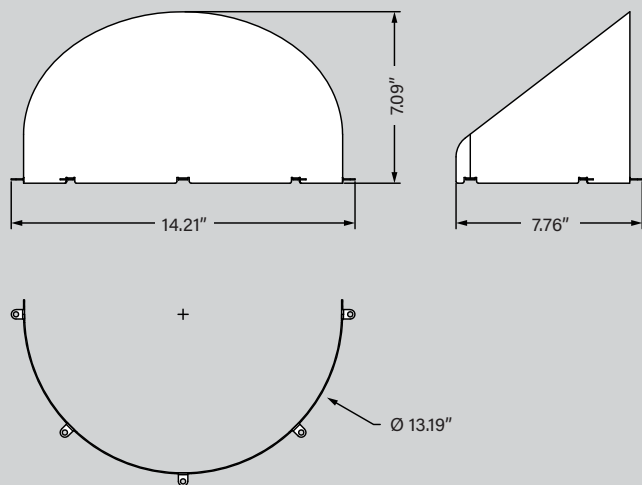

KT-SLFLED-GS-X-X1-KIT
 SPORTS LIGHT FLOOD GLARE SHIELD

DESCRIPTION

Glare Shields for Sports Light Flood fixtures*

*Fixtures sold separately

DIMENSIONS

KT-SLFLED-GS-S1-KIT

KT-SLFLED-GS-M1-KIT

KT-SLFLED-GS-360-S1-KIT

KT-SLFLED-GS-360-M1-KIT

KT-SLFLED-GS-X-X1-KIT

SPORTS LIGHT FLOOD GLARE SHIELD

ORDERING INFORMATION

CATALOG NUMBER	EASY CODE	UPC
KT-SLFLED-GS-360-S1-KIT	QXI-03	843654170084
KT-SLFLED-GS-360-M1-KIT	MMG-30	843654170091
KT-SLFLED-GS-S1-KIT	CCN-71	843654170527
KT-SLFLED-GS-M1-KIT	RIH-28	843654170534