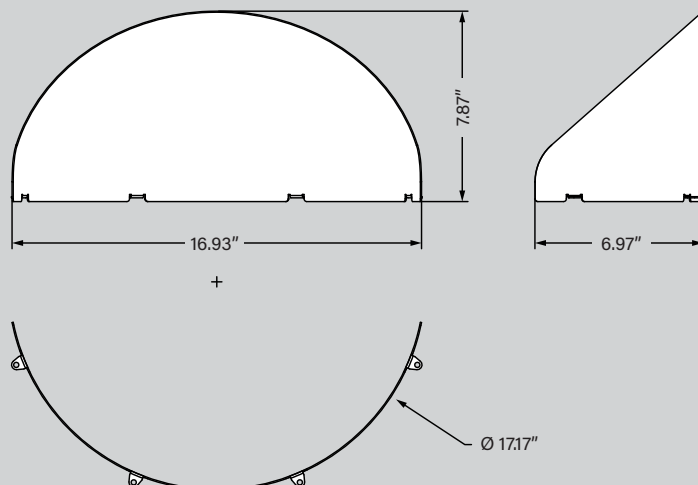

KT-SLFLED-GS-X-X1-KIT
 SPORTS LIGHT FLOOD GLARE SHIELD

DESCRIPTION

Glare Shields for Sports Light Flood fixtures*

*Fixtures sold separately

DIMENSIONS

KT-SLFLED-GS-S1-KIT

KT-SLFLED-GS-M1-KIT

KT-SLFLED-GS-360-S1-KIT

KT-SLFLED-GS-360-M1-KIT

KT-SLFLED-GS-X-X1-KIT

SPORTS LIGHT FLOOD GLARE SHIELD

ORDERING INFORMATION

CATALOG NUMBER	EASY CODE	UPC
KT-SLFLED-GS-360-S1-KIT	QXI-03	843654170084
KT-SLFLED-GS-360-M1-KIT	MMG-30	843654170091
KT-SLFLED-GS-S1-KIT	CCN-71	843654170527
KT-SLFLED-GS-M1-KIT	RIH-28	843654170534