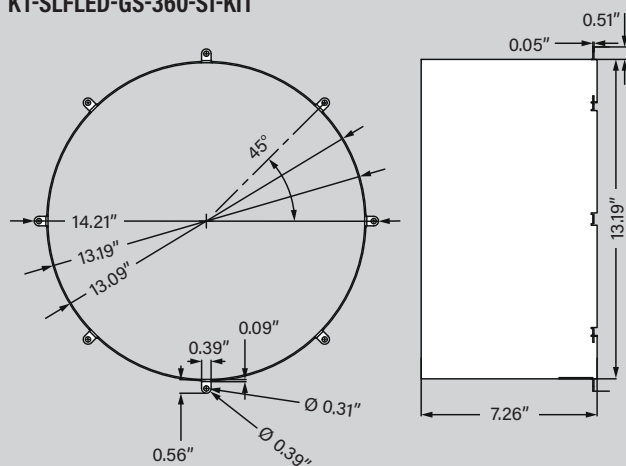

KT-SLFLED-GS-X-X1-KIT
 SPORTS LIGHT FLOOD GLARE SHIELD

DESCRIPTION

Glare Shields for Sports Light Flood fixtures*

*Fixtures sold separately

DIMENSIONS

KT-SLFLED-GS-S1-KIT

KT-SLFLED-GS-M1-KIT

KT-SLFLED-GS-360-S1-KIT

KT-SLFLED-GS-360-M1-KIT

KT-SLFLED-GS-X-X1-KIT

SPORTS LIGHT FLOOD GLARE SHIELD

ORDERING INFORMATION

CATALOG NUMBER	EASY CODE	UPC
KT-SLFLED-GS-360-S1-KIT	QXI-03	843654170084
KT-SLFLED-GS-360-M1-KIT	MMG-30	843654170091
KT-SLFLED-GS-S1-KIT	CCN-71	843654170527
KT-SLFLED-GS-M1-KIT	RIH-28	843654170534

CATALOG NUMBER BREAKDOWN

KT-SLFLED-GS-X-X1-KIT

1	2	3	4	5	6	7	8
1 Keystone Technologies	2 Sports Light Flood	3 LED	4 Glare Shield	5 Coverage	6 Size	7 Style	8 Kit
				Top	S Small		
				360 Full	M Medium		