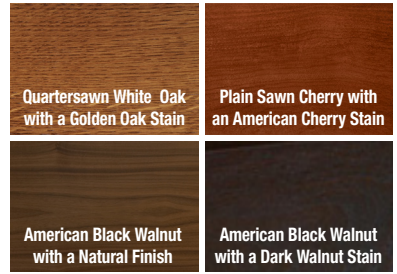

Moisture wicking felt lined top and interior

Premium hardwoods and veneers provides moisture free storage

Sturdy tongue and groove construction for longevity

Heavy-duty Casters

WOOD CHOICE AVAILABILITY

Full-extension, soft-close, ball-bearing drawer slides

American Cherry, Brown Felt, Brass Hardware

AVAILABLE IN ALL 4 STANDARD GERSTNER USA WOOD OPTIONS.

Natural Walnut, Green Felt, Nickel Hardware

Dark Walnut, Green Felt, Nickel Hardware

American Cherry, Brown Felt, Brass Hardware

Golden Oak, Green Felt, Nickel Hardware