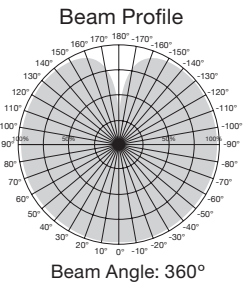

# Silicon LED replacements for Halogen E11, E12, BA15D, and BA15S lamps

- Solid state LED lighting
- High efficacy
- Omni-directional light
- E11—Mini Can
- Dimmable
- Long life—25,000 hours