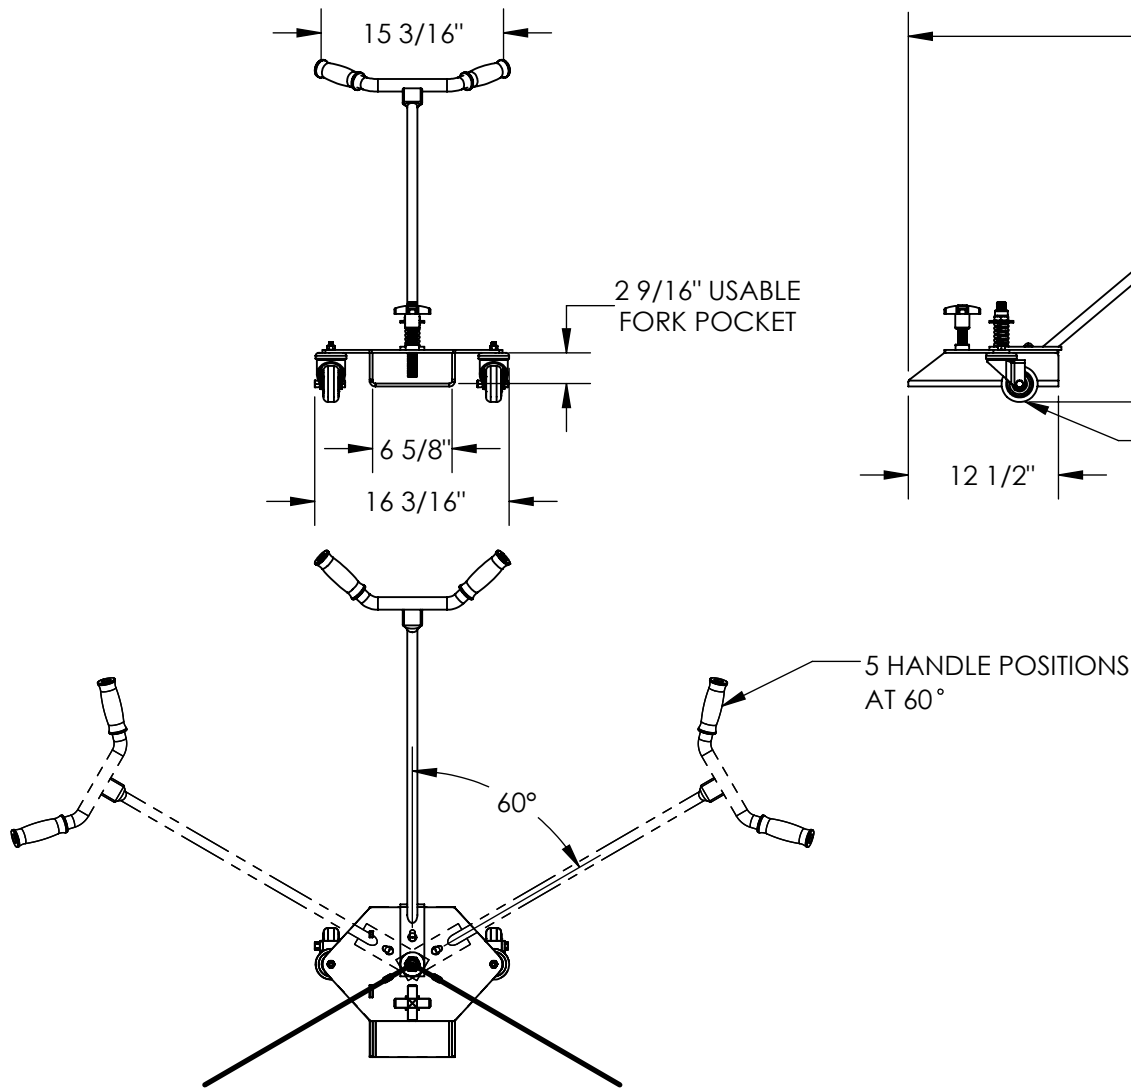

FORK TRUCK FORK CADDY - FC-29

APPROX WEIGHT: 33.86 lbs.
DOES NOT INCLUDE WEIGHT OF POWER OR PACKAGING!!!

*** ANY ADDITIONS, DELETIONS, OR OMISSIONS MUST BE CORRECTED ON THIS DRAWING AS THIS DRAWING WILL BE CONSIDERED ALL INCLUSIVE ***

ALL GRAPHICS PROVIDED ARE FOR REFERENCE ONLY. IF CERTAIN DIMENSIONS ARE CRITICAL PLEASE VERIFY THOSE DIMENSIONS WITH YOUR SALESPERSON

DIMENSION TOLERANCE ± 1/4"

STANDARD FEATURES

MODEL NUMBER IS FC-29
OVERALL WIDTH IS 16 3/16"
USABLE WIDTH IS 6 5/8"
OVERALL LENGTH IS 42 7/16"
USABLE LENGTH IS 12 1/2"
OVERALL HEIGHT IS 28 1/2"
MAX CAPACITY IS 300 LBS
DURABLE BAKED ON POWDER COAT BLUE AND YELLOW FINISH

[] As drawn [] As marked

Signed: _____ Date: _____

Printed Name: _____

LEAD TIME WILL START UPON RECEIPT OF SIGNED APPROVAL DRAWING

DISTRIBUTOR'S NAME:		P.O.#
VESTIL MANUFACTURING		X
DRAWN BY: NS		DATE: 03/12/2013
REFERENCE: X		SCALE: 1:16
QUOTED LEAD TIME: X		QUOTE # X
		SALES: X
		FILE NAME: 33-007-256