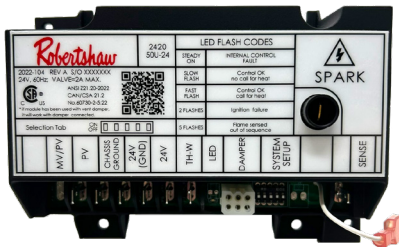

NOW AVAILABLE 780U SERIES UNIVERSAL IGNITION MODULES

780U-DS20 DIRECT SPARK

[Learn More](#)

780U-IP10 INTERMITTENT PILOT

[Learn More](#)

780U-HS30 HOT SURFACE IGNITION

[Learn More](#)

- Highly configurable 24V modules
- Optimized for gas furnaces, water heaters, commercial cooking equipment, and unit heaters
- Up to 32 preloaded configurations for easy installation
- Replaces over 700 part numbers
- Simplifies inventory management
- Ensures seamless operation across various replacement models