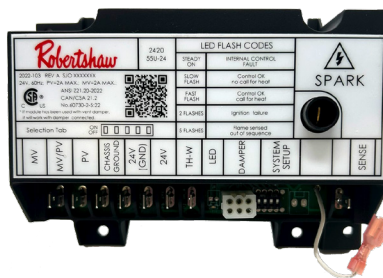

NOW AVAILABLE 780U SERIES UNIVERSAL IGNITION MODULES

780U-DS20 DIRECT SPARK

[Learn More](#)

780U-IP10 INTERMITTENT PILOT

[Learn More](#)

780U-HS30 HOT SURFACE IGNITION

[Learn More](#)

- Highly configurable 24V modules
- Optimized for gas furnaces, water heaters, commercial cooking equipment, and unit heaters
- Up to 32 preloaded configurations for easy installation
- Replaces over 700 part numbers
- Simplifies inventory management
- Ensures seamless operation across various replacement models