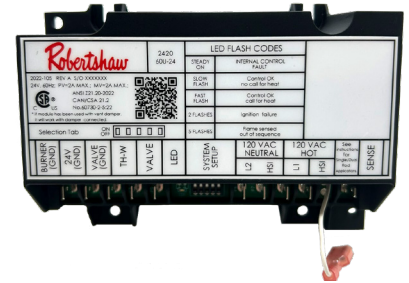

NOW AVAILABLE 780U SERIES UNIVERSAL IGNITION MODULES

780U-DS20 DIRECT SPARK

[Learn More](#)

780U-IP10 INTERMITTENT PILOT

[Learn More](#)

780U-HS30 HOT SURFACE IGNITION

[Learn More](#)

- Highly configurable 24V modules
- Optimized for gas furnaces, water heaters, commercial cooking equipment, and unit heaters
- Up to 32 preloaded configurations for easy installation
- Replaces over 700 part numbers
- Simplifies inventory management
- Ensures seamless operation across various replacement models