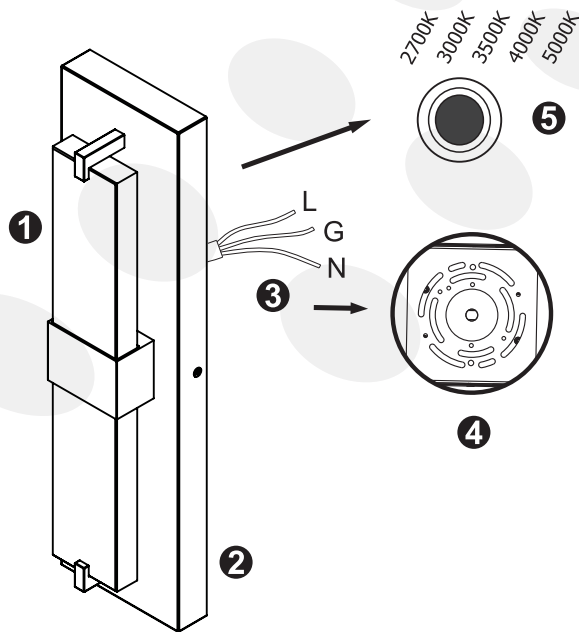

Product Features

- 20 Watt
- Adjustable CCT
- 180° Beam Angle
- Aluminum, metal, and crystal glass construction
- Input Voltage: 120VAC
- ETL Listed
- 3-year warranty

Crystal Wall Sconce

SKU	WATT	MAX LUMENS	ADJ. CCT	INPUT VOLTAGE	CRI	FIXTURE SIZE	LIGHT SPREAD	CONSTRUCTION	DIMMING	IP RATING	CERTIFICATIONS
157035	20W	800	2700K/3K/ 3500K/ 4K/5K	120V	>80	16"	180°	Aluminum, Metal, & Crystal Glass	Yes	IP65	ETL

LIRA™

Crystal Wall Sconce

Correlated Color Temperature (CCT)

Dimensions

CRYSTAL WALL SCONCE

Product Appearance

Premium bubble glass
aluminum housing

Fully Integrated LED Light

AC 120/230V

5CCT Color Selectable

LIRA™

Crystal Wall Sconce

Installation

FIXTURE INSTALLATION

Important: Read all instructions in order to ensure safety and proper installation.

DO NOT operate this product under any conditions other than those for which it is specified. Failure to observe these precautions can lead to electrical shock, product failure, or other problems.

PARTS LIST

- ① LED Chip
- ② LED Fixture
- ③ Wire
- ④ Mounting Plate
- ⑤ CCT Adjustable Switch

16"

Specification	Wattage	Input Voltage	Dimensions L x W x H	Equivalent to
12' LED Crystal Bubble Glass Wall Light	20W	120Vac	5" x 12" x 3.66"	70W