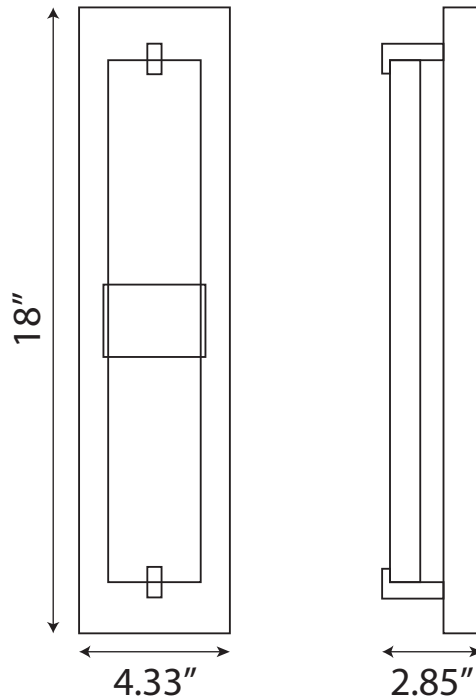

Product Features

- 20 Watt
- Adjustable CCT
- 180° Beam Angle
- Aluminum, metal, and crystal glass construction
- Input Voltage: 120VAC
- ETL Listed
- 3-year warranty

Crystal Wall Sconce

SKU	WATT	MAX LUMENS	ADJ. CCT	INPUT VOLTAGE	CRI	FIXTURE SIZE	LIGHT SPREAD	CONSTRUCTION	DIMMING	IP RATING	CERTIFICATIONS
157035	20W	800	2700K/3K/ 3500K/ 4K/5K	120V	>80	16"	180°	Aluminum, Metal, & Crystal Glass	Yes	IP65	ETL

SKU: 157035

Specifications

Parameter	Description	Value
General Performance	Model #	JXL-BD16-BG20W-5CCT
	Watt	20W
	Max Lumens	800
	Lumen Efficacy	Up to 45LM/W
	Color Temperature	2700K / 3000K / 3500K / 4000K / 5000K
	CRI (Ra)	>80
	Light Spread	180°
	Diffuser Type	Glass Lens
Electrical	Input Voltage	120Vac
	Frequency	50/60Hz
	Dimming	Yes
	Power Factor	≥0.95
	Driver Surge Protection	<1000V
	Flicker Percent	<30%
Physical	Operating Temperature	-20°C to 40°C
	Operating Humidity	10% ~ 40%RH
	Storage Temperature	-20°C to 60°C
	Storage Humidity	10%-90%RH
	LED Brand	San'an
	LED Type	SMD3030
	LED QTY	24 Pcs
	Construction	Aluminium+Metal+Glass
Qualification	Housing Color	Matte Black
	IP Rating	IP65
	Warranty	3 Years

LIRA™

Crystal Wall Sconce

Correlated Color Temperature (CCT)

Dimensions

CRYSTAL WALL SCONCE

Product Appearance

Premium bubble glass
aluminum housing

Fully Integrated LED Light

PARTS LIST

- ① LED Chip
- ② LED Fixture
- ③ Wire
- ④ Mounting Plate
- ⑤ CCT Adjustable Switch

16"

Specification	Wattage	Input Voltage	Dimensions L x W x H	Equivalent to
12' LED Crystal Bubble Glass Wall Light	20W	120Vac	5" x 12" x 3.66"	70W