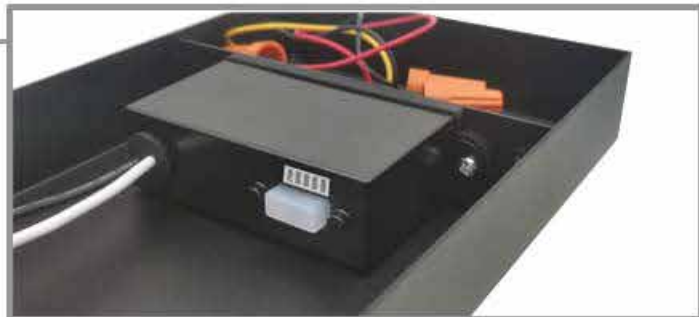

Product Features

- 20 Watt
- Adjustable CCT
- 180° Beam Angle
- Aluminum, metal, and crystal glass construction
- Input Voltage: 120VAC
- ETL Listed
- 3-year warranty

Crystal Wall Sconce

SKU	WATT	MAX LUMENS	ADJ. CCT	INPUT VOLTAGE	CRI	FIXTURE SIZE	LIGHT SPREAD	CONSTRUCTION	DIMMING	IP RATING	CERTIFICATIONS
157035	20W	800	2700K/3K/ 3500K/ 4K/5K	120V	>80	16"	180°	Aluminum, Metal, & Crystal Glass	Yes	IP65	ETL

LIRA™

Crystal Wall Sconce

Correlated Color Temperature (CCT)

Dimensions

CRYSTAL WALL SCONCE

Product Appearance

Premium bubble glass
aluminum housing

Fully Integrated LED Light

AC 120/230V

5CCT Color Selectable

LIRA™

Crystal Wall Sconce

Installation

FIXTURE INSTALLATION

Important: Read all instructions in order to ensure safety and proper installation.

DO NOT operate this product under any conditions other than those for which it is specified. Failure to observe these precautions can lead to electrical shock, product failure, or other problems.

PARTS LIST

- ① LED Chip
- ② LED Fixture
- ③ Wire
- ④ Mounting Plate
- ⑤ CCT Adjustable Switch

16"

Specification	Wattage	Input Voltage	Dimensions L x W x H	Equivalent to
12' LED Crystal Bubble Glass Wall Light	20W	120Vac	5" x 12" x 3.66"	70W