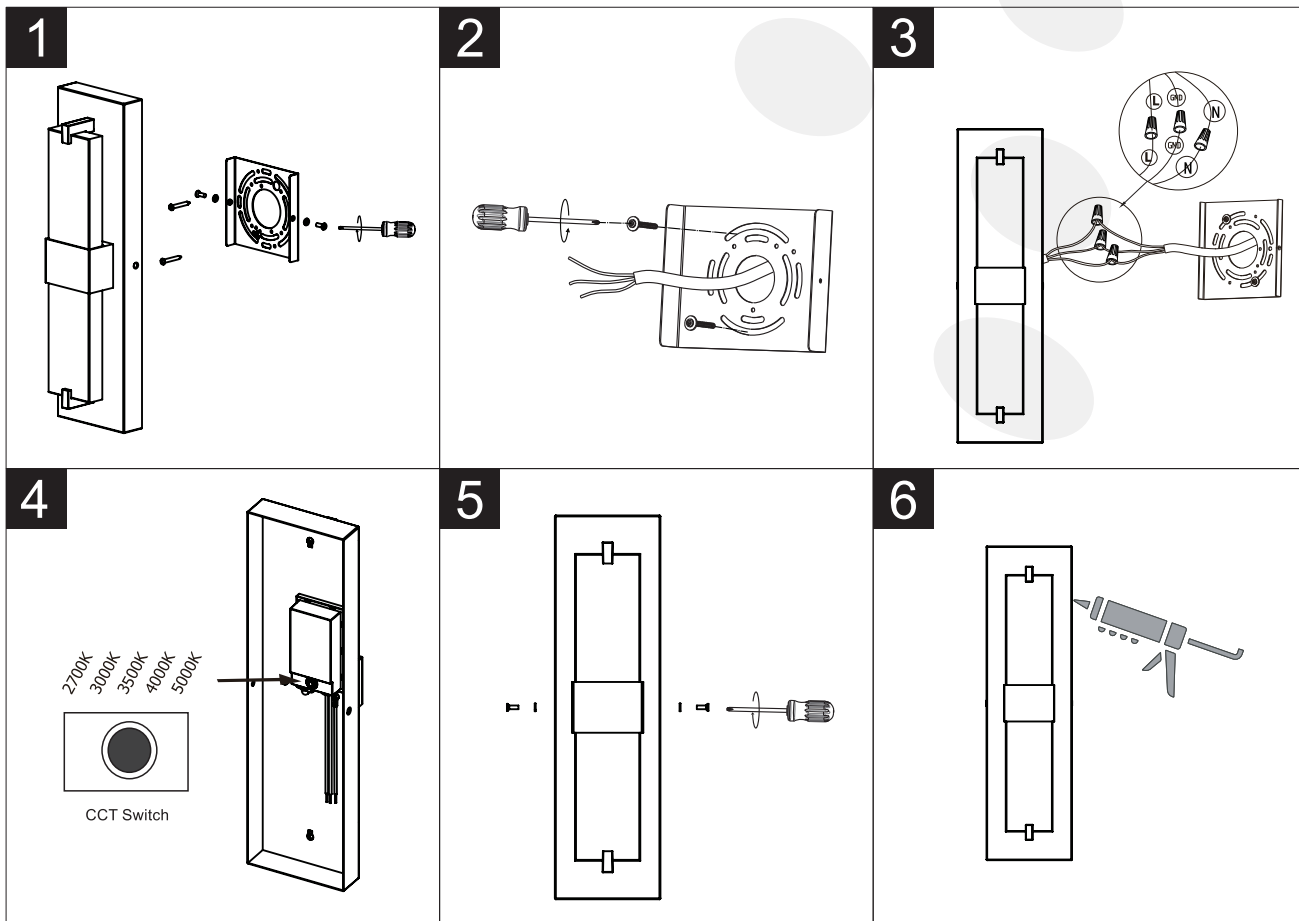

PARTS LIST

- ① LED Chip
- ② LED Fixture
- ③ Wire
- ④ Mounting Plate
- ⑤ CCT Adjustable Switch

16"

Specification	Wattage	Input Voltage	Dimensions L x W x H	Equivalent to
12' LED Crystal Bubble Glass Wall Light	20W	120Vac	5" x 12" x 3.66"	70W

MAINTENANCE

READ ALL INSTRUCTIONS IN ORDER TO ENSURE SAFETY AND PROPER INSTALLATION.

- DO NOT operate this product under ANY conditions other than those specified for it. Failure to observe these precautions can lead to electrical shock, product failure or other problems.
- TURN OFF THE POWER at the electrical panel before installation or maintenance.
- DO NOT modify this fixture. ANY modifications may render the product unsafe and void the warranty.
- This product is rated for outdoor use.

Package Content

- Wall Lamp x 1
- Wire Connectors x 3
- Screws x 4
- Mounting plate x 1

! WARNING

Turn power OFF from electrical panel before installation or maintenance.

1. Take off the mounting bracket from the light fixture.
2. Attached the mounting bracket to the J-box /wall by 2 screws.
3. Use wire connectors to make all wire connections. Twist connectors until wires are tightly joined together
4. Select your ideal CCT through the CCT switch.
5. Fix the light fixture to the mounting bracket by 2 screws on the side.
6. Using exterior grade caulk, caulk the gap between the luminaire and mounting surface, do not caulk the bottom of the fixture backplate to ensure proper moisture drainage. Installation is done.