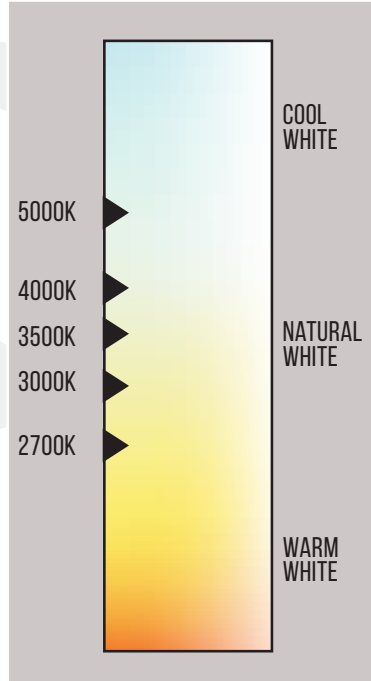

Product Features

- 20 Watt
- Adjustable CCT
- 180° Beam Angle
- Aluminum, metal, and crystal glass construction
- Input Voltage: 120VAC
- ETL Listed
- 3-year warranty

Crystal Wall Sconce

SKU	WATT	MAX LUMENS	ADJ. CCT	INPUT VOLTAGE	CRI	FIXTURE SIZE	LIGHT SPREAD	CONSTRUCTION	DIMMING	IP RATING	CERTIFICATIONS
157035	20W	800	2700K/3K/ 3500K/ 4K/5K	120V	>80	16"	180°	Aluminum, Metal, & Crystal Glass	Yes	IP65	ETL

SKU: 157035

Specifications

Parameter	Description	Value
General Performance	Model #	JXL-BD16-BG20W-5CCT
	Watt	20W
	Max Lumens	800
	Lumen Efficacy	Up to 45LM/W
	Color Temperature	2700K / 3000K / 3500K / 4000K / 5000K
	CRI (Ra)	>80
	Light Spread	180°
	Diffuser Type	Glass Lens
Electrical	Input Voltage	120Vac
	Frequency	50/60Hz
	Dimming	Yes
	Power Factor	≥0.95
	Driver Surge Protection	<1000V
	Flicker Percent	<30%
Physical	Operating Temperature	-20°C to 40°C
	Operating Humidity	10% ~ 40%RH
	Storage Temperature	-20°C to 60°C
	Storage Humidity	10%-90%RH
	LED Brand	San'an
	LED Type	SMD3030
	LED QTY	24 Pcs
	Construction	Aluminium+Metal+Glass
Qualification	Housing Color	Matte Black
	IP Rating	IP65
	Warranty	3 Years

LIRA™

Crystal Wall Sconce

Correlated Color Temperature (CCT)

Dimensions

CRYSTAL WALL SCONCE

Product Appearance

Premium bubble glass
aluminum housing

Fully Integrated LED Light