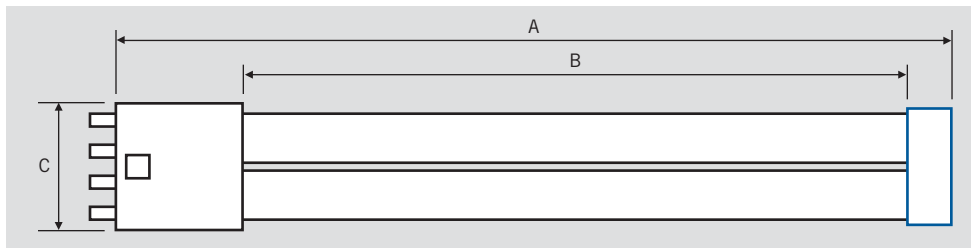

RATED LIFE

L70 (Hours)	50,000
--------------------	--------

POLAR CANDELA DISTRIBUTION

Located at
Horizontal Angle=0, Vertical Angle=0

Beam Angle: 220°

Visible Light Area: 325°

- 1 Violet Vertical Plane through Horizontal Angles (90-270)
- 2 Green Vertical Plane through Horizontal Angles (0-180)

KT-LED17PLL-22G-835-D

PLL LED LAMP

WIRING DIAGRAMS

1. Cut all existing connections to ballast as shown below and remove ballast.

2. Re-wire fixture as shown below.

PHYSICAL CHARACTERISTICS

LAMP DIMENSIONS

A (Body Length)	22.31"
B (Illuminated Length)	19.25"
C (Width)	1.73"