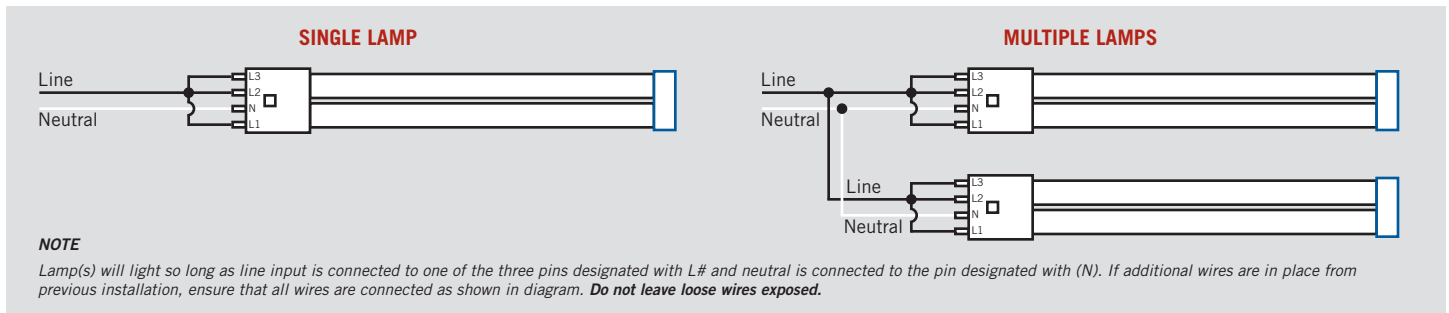

RATED LIFE

L70 (Hours)	50,000
--------------------	--------

POLAR CANDELA DISTRIBUTION

Located at
Horizontal Angle=0, Vertical Angle=0

Beam Angle: 220°

Visible Light Area: 325°

- 1 Violet Vertical Plane through Horizontal Angles (90-270)
- 2 Green Vertical Plane through Horizontal Angles (0-180)

KT-LED17PLL-22G-835-D

PLL LED LAMP

WIRING DIAGRAMS

1. Cut all existing connections to ballast as shown below and remove ballast.

2. Re-wire fixture as shown below.

PHYSICAL CHARACTERISTICS

LAMP DIMENSIONS

A (Body Length)	22.31"
B (Illuminated Length)	19.25"
C (Width)	1.73"