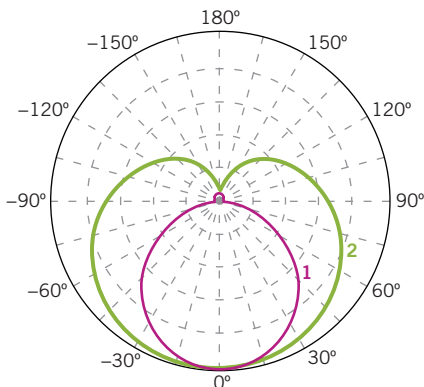

OPERATING SPECIFICATIONS

ELECTRICAL AND PERFORMANCE CHARACTERISTICS

Input Voltage	CRI	Bare Lamp Wattage	Nominal Lamp Lumens	Beam Angle	Nominal Bare Lamp Efficacy	Power Factor	Max. THD
120-277V	>80	17W	2100	220°	124 lm/W	>0.9	20%

RATED LIFE

L70 (Hours)	50,000
--------------------	--------

POLAR CANDELA DISTRIBUTION

Located at
Horizontal Angle=0, Vertical Angle=0

Beam Angle: 220°

Visible Light Area: 325°

- 1 Violet Vertical Plane through Horizontal Angles (90-270)
- 2 Green Vertical Plane through Horizontal Angles (0-180)