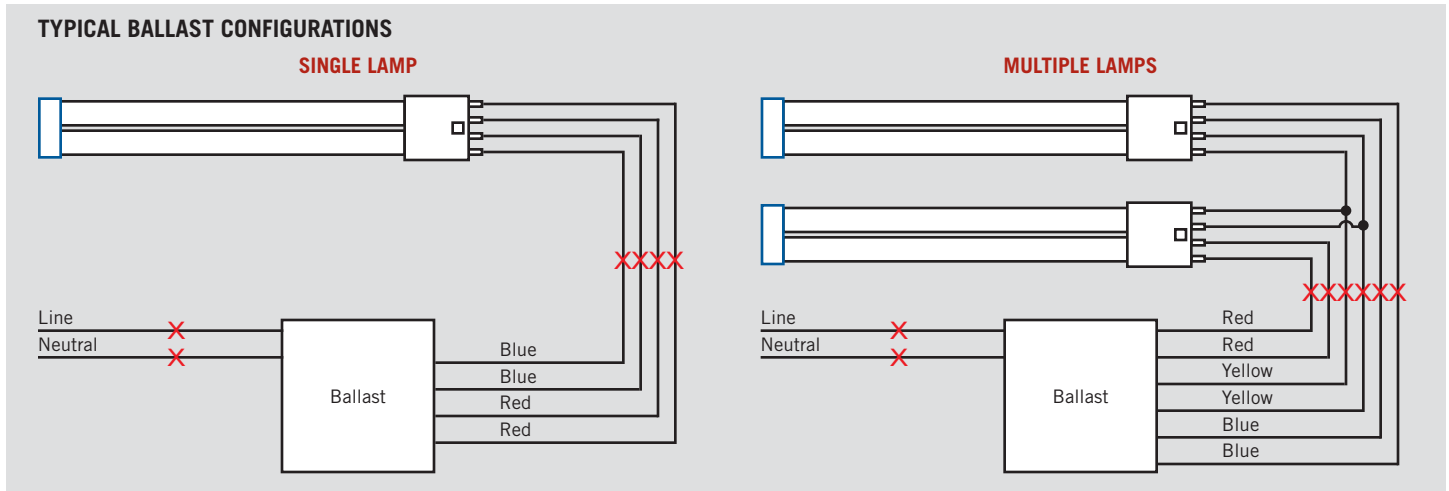

RATED LIFE

L70 (Hours)	50,000
--------------------	--------

POLAR CANDELA DISTRIBUTION

Located at
Horizontal Angle=0, Vertical Angle=0

Beam Angle: 220°

Visible Light Area: 325°

- 1 Violet Vertical Plane through Horizontal Angles (90-270)
- 2 Green Vertical Plane through Horizontal Angles (0-180)

KT-LED17PLL-22G-835-D

PLL LED LAMP

WIRING DIAGRAMS

1. Cut all existing connections to ballast as shown below and remove ballast.

2. Re-wire fixture as shown below.

PHYSICAL CHARACTERISTICS

LAMP DIMENSIONS

A (Body Length)	22.31"
B (Illuminated Length)	19.25"
C (Width)	1.73"