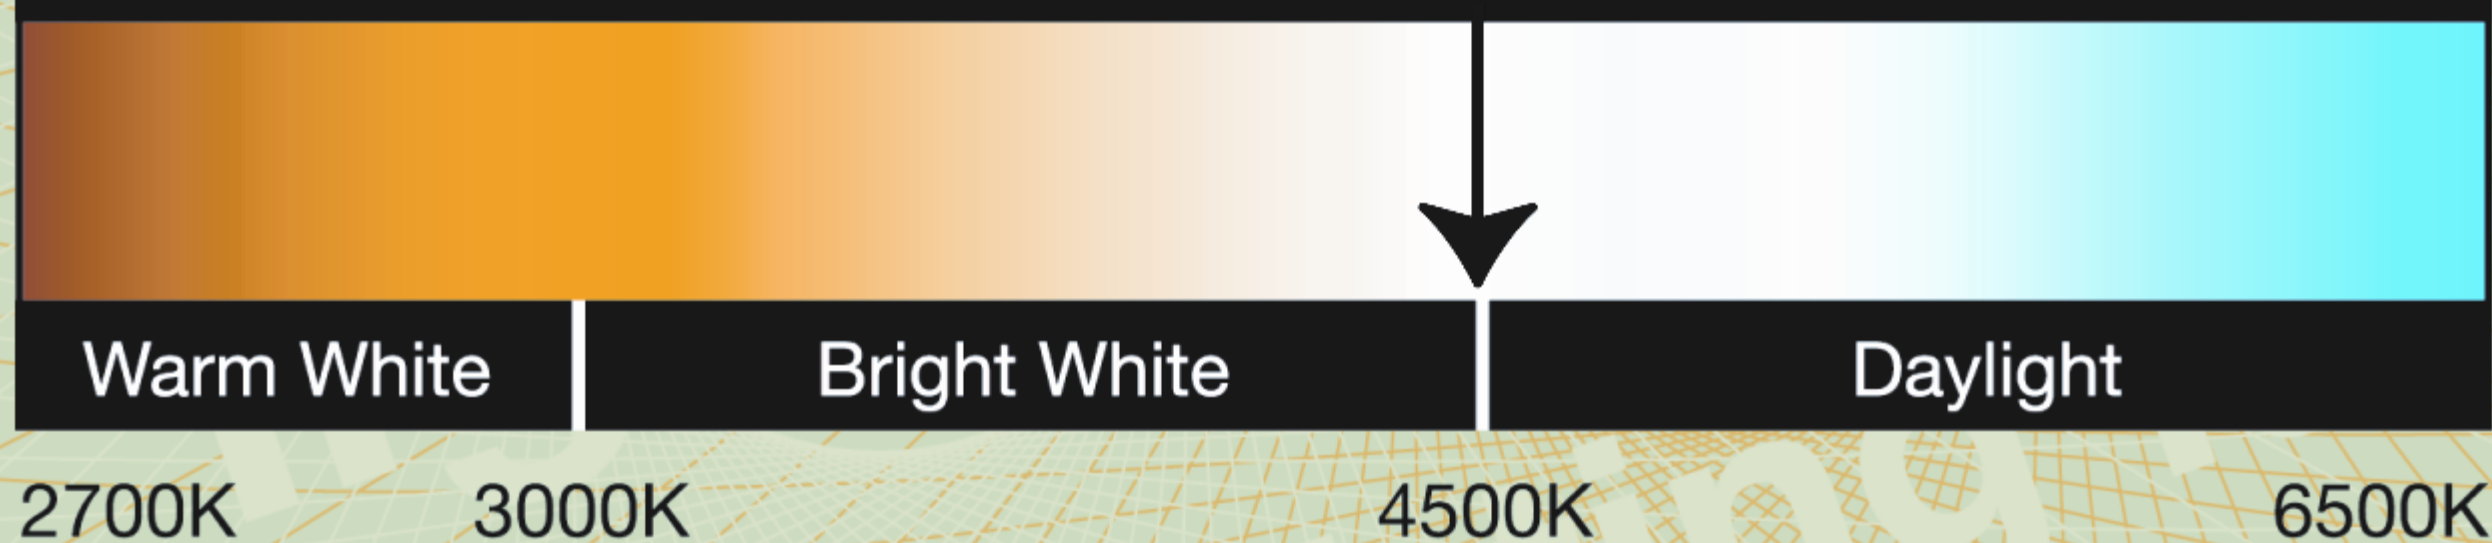

LED

lighting facts[®]

A Program of the U.S. DOE

Light Output (Lumens)	526
Watts	6.91
Lumens per Watt (Efficacy)	76

Color Accuracy Color Rendering Index (CRI)	87
--	-----------

Light Color Correlated Color Temperature (CCT)	4493 (Bright White)
--	----------------------------

All results are according to IESNA LM-79-2008: *Approved Method for the Electrical and Photometric Testing of Solid-State Lighting*. The U.S. Department of Energy (DOE) verifies product test data and results.