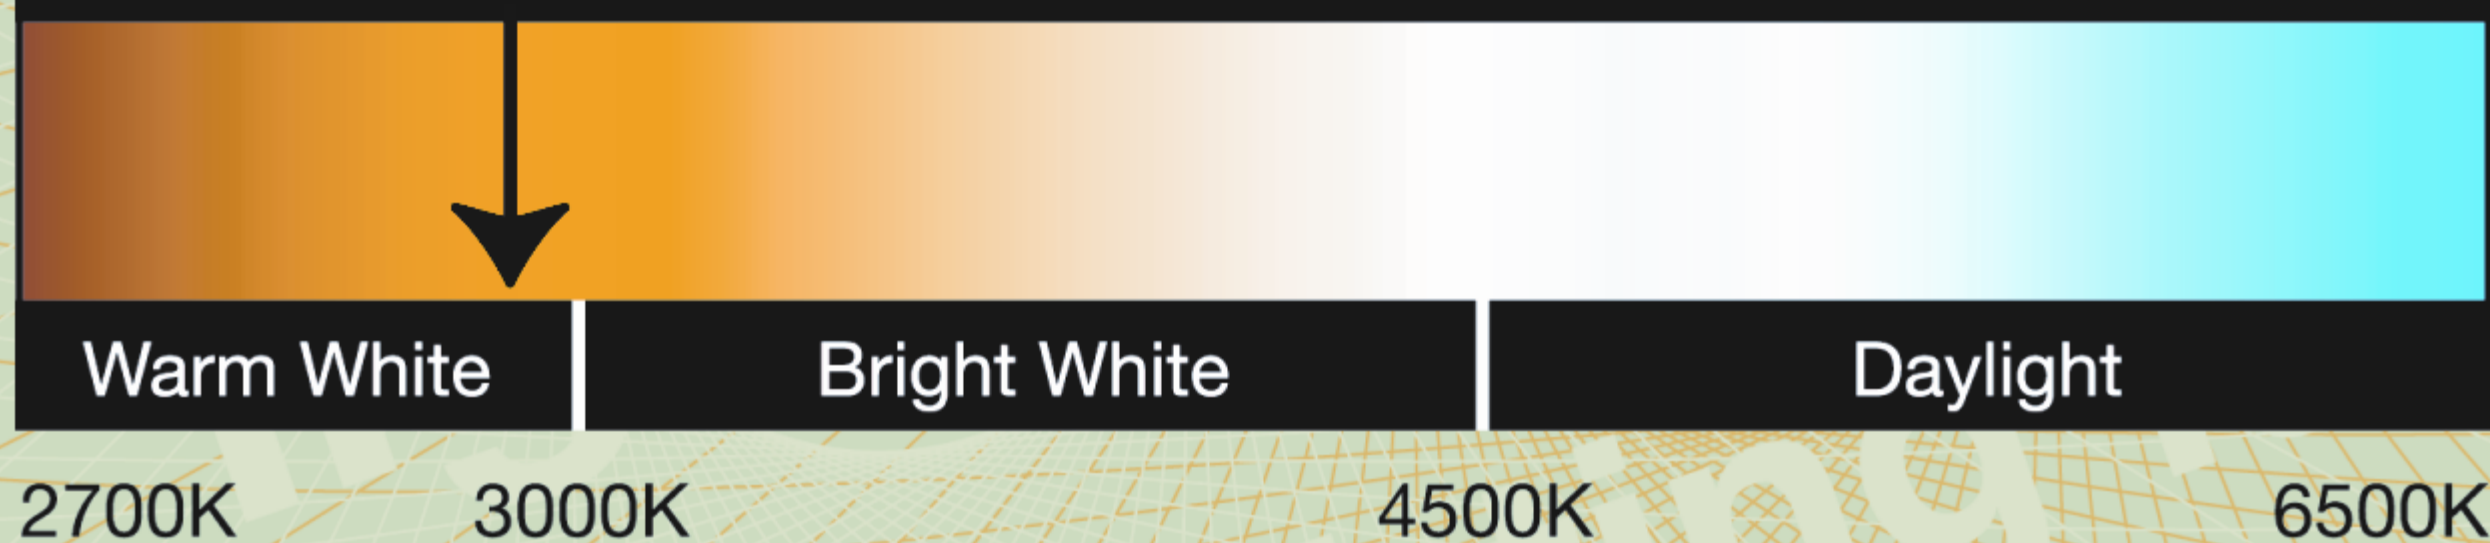

**LED**

# lighting facts<sup>®</sup>

A Program of the U.S. DOE

<b>Light Output (Lumens)</b>	<b>525</b>
<b>Watts</b>	<b>7.12</b>
<b>Lumens per Watt (Efficacy)</b>	<b>73</b>

<b>Color Accuracy</b> Color Rendering Index (CRI)	<b>86</b>
--	-----------

**Light Color**  
Correlated Color Temperature (CCT) **2957 (Warm White)**

All results are according to IESNA LM-79-2008: *Approved Method for the Electrical and Photometric Testing of Solid-State Lighting*. The U.S. Department of Energy (DOE) verifies product test data and results.