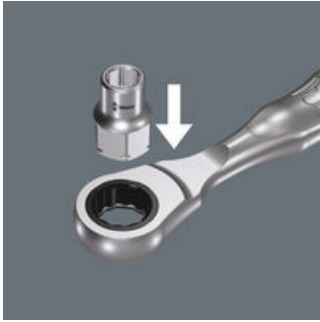

EAN:	4013288179678	Size:	18x11x11 mm
Part number:	05003675001	Weight:	9 g
Article number:	8790 FA	Country of origin:	TW
		Customs tariff number:	82042000

- Very low height - ideal for confined working areas
- For manual operations
- Equipped with ball stop groove
- Chrome vanadium steel, high-gloss chrome-plated
- For Zyklus Mini 2 and 1/4" ratchets

Zyklus socket with 1/4" and hex drive for manual jobs with a 1/4" ratchet.

Web link

<https://www.wera.de/en/05003675001>

Wera - 8790 FA
05003675001 - 4013288179678

Wera Werkzeuge GmbH
Korzter Straße 21-25
D-42349 Wuppertal
Tel: +49 (0)2 02 / 40 45-0
E-Mail: info@wera.de

Zyklop Mini 2

The Zyklop Mini 2 is suitable for the direct attachment of the special Wera Zyklop sockets 8790 FA. These sockets feature a very low height, ideal for confined working spaces.

Further versions in this product family:

					
	mm	mm	mm	mm	mm
05003665001	4.0	18.0	6.4	11.8	9.5
05003666001	4.5	18.0	7.0	11.8	9.5
05003667001	5.0	18.0	7.6	11.8	9.5
05003668001	5.5	18.0	8.2	11.8	9.5
05003669001	6.0	18.0	9.2	11.8	9.5
05003670001	7.0	18.0	10.4	11.8	9.5
05003675001	8.0	18.0	11.5	11.8	9.5
05003690001	10.0	18.0	13.8	11.8	9.5
05003684001	12.0	18.0	16.8	11.8	9.5
05003685001	13.0	18.0	17.8	11.8	9.5