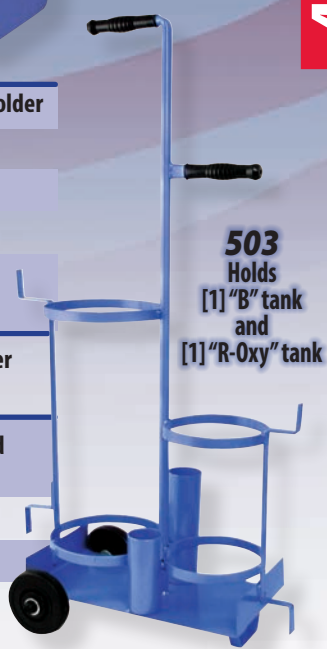

503
Holds
[1] "B" tank
and
[1] "R-Oxy" tank

Carrying Stands	Metal
	Plastic
	Metal

Uniweld Products, Inc. Fort Lauderdale, FL 33312 U.S.A. Customer Service: 800.323.2111
info@uniweld.com • www.uniweld.com