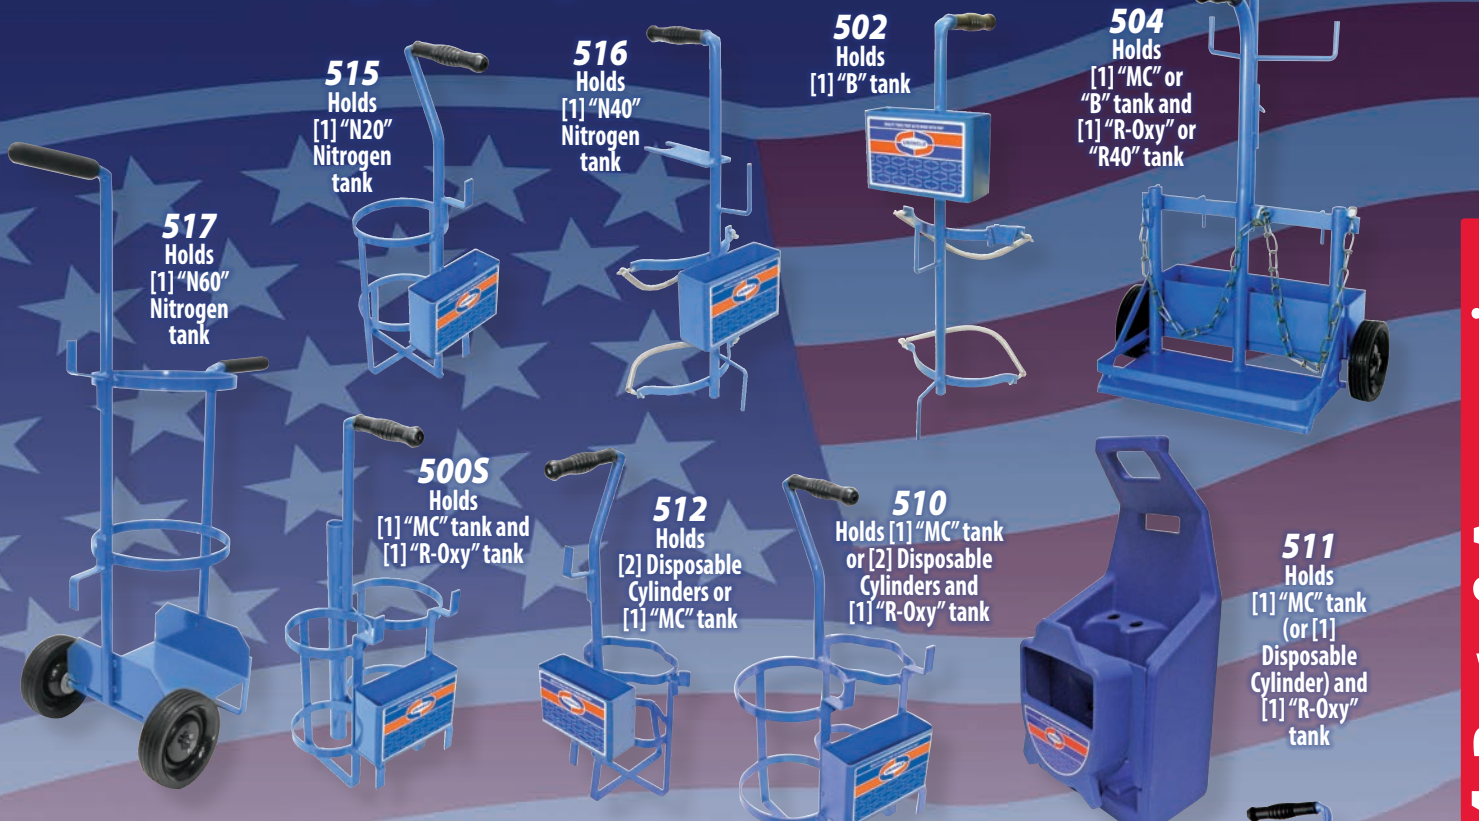

Disposable cylinders not included in kits and are sold separately.

500,000 BTU Weed Burner

Scorcher®

A Propane Gas Torch Kit with hundreds of uses, including weed burning, asphalt repair, ice melting, debris burning, fire ant mounds and roofing repairs. Hooks up to a standard 20 lb. Propane (barbeque) tank.

FOR U.S. JOBS
UNIWELD EMPLOYS OVER 300 WORKERS

The rugged Uniweld line of Carrying Stands and Cylinder Trucks provides convenience, portability and organization. All blue enameled steel models feature fitted hand grips and hose holders. The center-balanced blue plastic tote has storage space for cylinders, hoses and accessories.