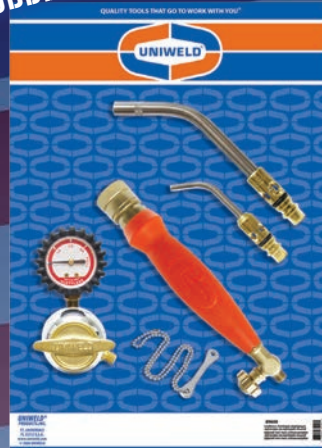

Regulators fitted with protective rubber gauge boots. Kits include H12 [12.5 ft.] Acetylene Hose, W05 Tank Key w/chain.* Tanks shipped empty.

Uniweld Products, Inc. Fort Lauderdale, FL 33312 U.S.A. Customer Service: 800.323.2111
info@uniweld.com • www.uniweld.com

21

Quick Connect and Screw Connect

Twister® Kits

FOR U.S. JOBS
UNIWELD EMPLOYS OVER 300 WORKERS

89602

89605

GAUGES WITH PROTECTIVE RUBBER BOOTS

89600

2 Air/Acetylene

	Part#	Regulator	Handle	Tips	Carrying Stands	Tanks*
Quick Connect	89600	RB Acetylene Regulator	TH6 Quick Connect Handle Rear Control Valve	A-3, A-11 Twister® Tips	w/o	w/o
	89602	RB Acetylene Regulator		A-3, A-11 Twister® Tips	502	"B" Acetylene Tank
	89603	RMC Acetylene Regulator		A-3, A-11 Twister® Tips	w/o	w/o
	89605	RMC Acetylene Regulator		A-3, A-11 Twister® Tips	512	"MC" Acetylene Tank
	89620	RB Acetylene Regulator		A-5 Twister® Tip	w/o	w/o
	89621	RB Acetylene Regulator		A-5 Twister® Tip	502	"B" Acetylene Tank
	89622	RMC Acetylene Regulator		A-5 Twister® Tip	w/o	w/o
	89623	RMC Acetylene Regulator		A-5 Twister® Tip	512	"MC" Acetylene Tank
	89628	RB Acetylene Regulator		A-5, A-14 Twister® Tips	w/o	w/o
	89629	RB Acetylene Regulator		A-8 Twister® Tip	w/o	w/o
Screw Connect	89608	RB Acetylene Regulator	TH3 Screw Connect Handle Rear Control Valve	AS-3, AS-11 Twister® Tips	w/o	w/o
	89609	RB Acetylene Regulator		AS-3, AS-11 Twister® Tips	502	"B" Acetylene Tank
	89610	RMC Acetylene Regulator		AS-3, AS-11 Twister® Tips	w/o	w/o
	89611	RMC Acetylene Regulator		AS-3, AS-11 Twister® Tips	512	"MC" Acetylene Tank
	89624	RB Acetylene Regulator		AS-5 Twister® Tip	w/o	w/o
	89625	RB Acetylene Regulator		AS-5 Twister® Tip	502	"B" Acetylene Tank
	89626	RMC Acetylene Regulator		AS-5 Twister® Tip	w/o	w/o
	89627	RMC Acetylene Regulator		AS-5 Twister® Tip	512	"MC" Acetylene Tank