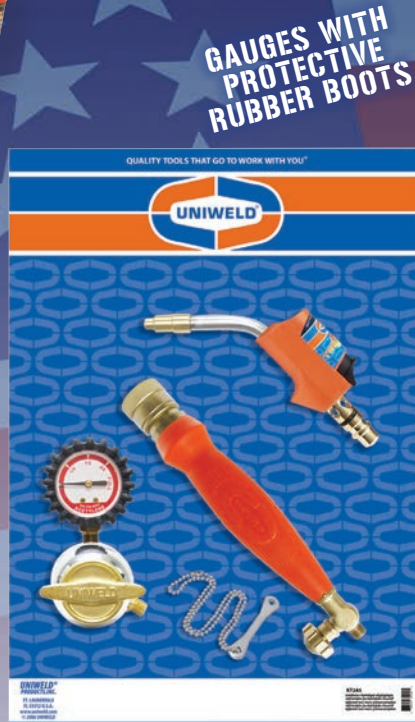

Self-Igniting Swirl Combustion Torch Tips

Twister[®] 2 Kits

FOR U.S. JOBS
UNIWELD EMPLOYS OVER 300 WORKERS

Twister[®] 2 self-igniting Torch Kits feature swirl combustion technology that produces a high energy efficient flame. The flame remains stable, even in windy conditions. The self-igniting tip "quick connects" to the ergonomically designed handle.

KT2A5MCT

512 Carrying Stand
U.S. Patent No. 4,294,448

KT2A5

GAUGES WITH PROTECTIVE RUBBER BOOTS

KT2A5T

2 Air/Acetylene

	Part#	UPC#	Regulator	Handle	Tips	Carrying Stands	Tanks*
Quick Connect	KT2A5	89650	RB Acetylene Regulator	TH6	T2A-5 Twister [®] Tip	w/o	w/o
	KT2A5T	89651	RB Acetylene Regulator	Quick Connect Handle with Rear Control Valve	T2A-5 Twister [®] Tip	502	"B" Acetylene Tank
	KT2A5MC	89652	RMC Acetylene Regulator		T2A-5 Twister [®] Tip	w/o	w/o
	KT2A5MCT	89653	RMC Acetylene Regulator		T2A-5 Twister [®] Tip	512	"MC" Acetylene Tank

Regulators fitted with protective rubber gauge boots. Kits include H12 [12.5 ft.] Acetylene Hose, W05 Tank Key w/chain.* Tanks shipped empty.

Uniweld Products, Inc. Fort Lauderdale, FL 33312 U.S.A. Customer Service: 800.323.2111
info@uniweld.com • www.uniweld.com