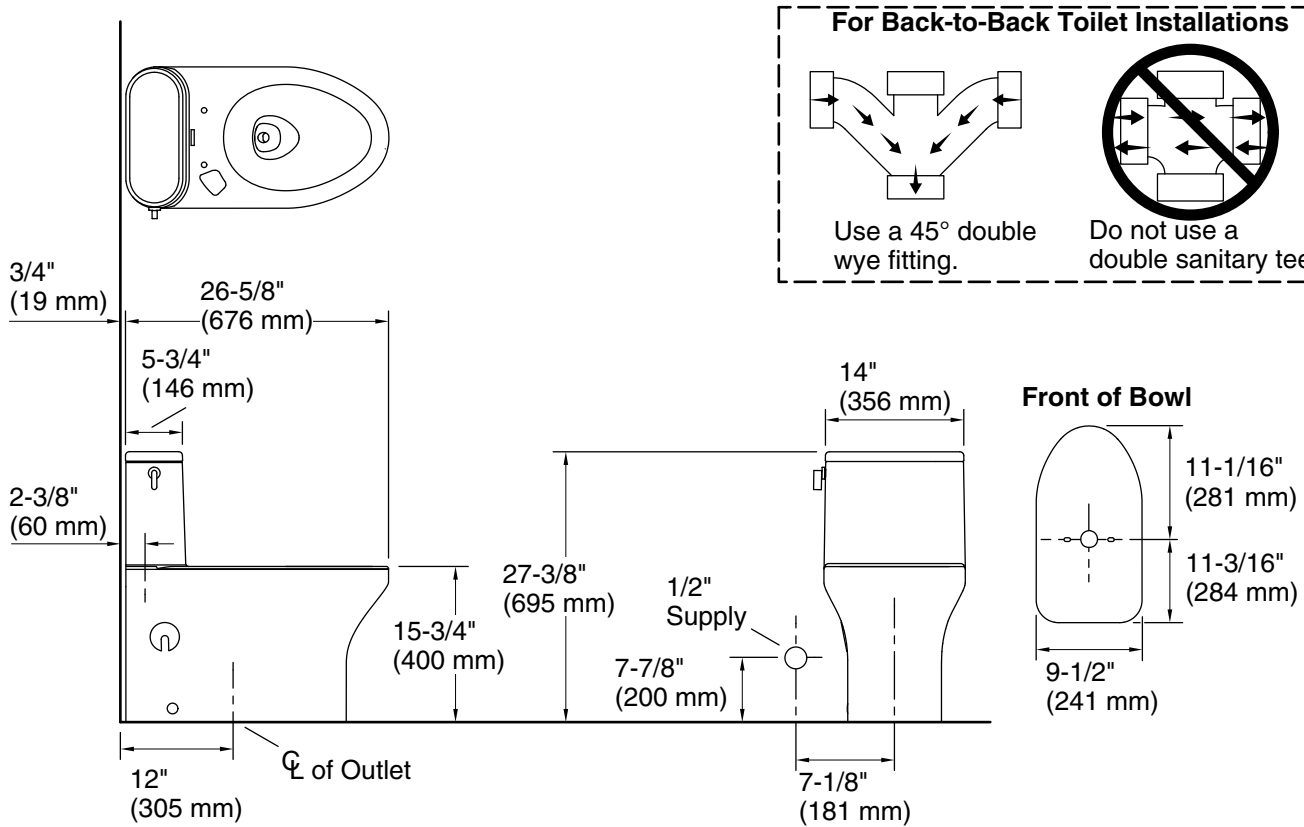

Technical Information

All product dimensions are nominal.

Toilet type:	Floor-mount
Waste Outlet:	Floor
Trap passageway:	1-15/16" (49 mm)
Rim to water surface:	6-3/8" (163 mm)
Rough-in:	12" (305 mm)

Notes

Install this product according to the installation instructions.

Product dimensions are nominal and may vary per ASME A112.19.2 tolerances.