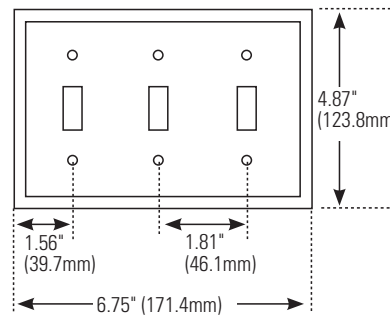

Wallplate dimensional information

Wallplate sizes

Gang	Description	Height	Width	First gang to edge	Gang to gang
1-Gang	Standard	4.50" (114.3mm)	2.75" (69.8mm)	1.37" (34.9mm)	—
	Mid-size	4.87" (123.8mm)	3.12" (79.4mm)	1.56" (39.7mm)	—
	Oversize	5.25" (133.3mm)	3.50" (88.9mm)	1.75" (44.4mm)	—
2-Gang	Standard	4.50" (114.3mm)	4.56" (115.9mm)	1.37" (34.9mm)	1.81" (46.0mm)
	Mid-size	4.87" (123.8mm)	4.94" (125.4mm)	1.56" (39.7mm)	1.81" (46.0mm)
	Oversize	5.25" (133.3mm)	5.31" (134.9mm)	1.75" (44.4mm)	1.81" (46.0mm)
3-Gang	Standard	4.50" (114.3mm)	6.37" (161.9mm)	1.37" (34.9mm)	1.81" (46.0mm)
	Mid-size	4.87" (123.8mm)	6.75" (171.4mm)	1.56" (39.7mm)	1.81" (46.0mm)
	Oversize	5.25" (133.3mm)	7.17" (182.2mm)	1.75" (44.4mm)	1.81" (46.0mm)
4-Gang	Standard	4.50" (114.3mm)	8.19" (207.9mm)	1.37" (34.9mm)	1.81" (46.0mm)
	Mid-size	4.87" (123.8mm)	8.56" (217.5mm)	1.56" (39.7mm)	1.81" (46.0mm)
	Oversize	5.25" (133.3mm)	8.94" (227.0mm)	1.75" (44.4mm)	1.81" (46.0mm)
5-Gang	Standard	4.50" (114.3mm)	10.00" (254.0mm)	1.37" (34.9mm)	1.81" (46.0mm)
	Mid-size	4.87" (123.8mm)	10.37" (263.5mm)	1.56" (39.7mm)	1.81" (46.0mm)
6-Gang	Standard	4.50" (114.3mm)	11.81" (300.0mm)	1.37" (34.9mm)	1.81" (46.0mm)
	Mid-size	4.87" (123.8mm)	12.18" (309.5mm)	1.56" (39.7mm)	1.81" (46.0mm)

Mid-size

Compliances, specifications and availability are subject to change without notice.

www.eaton.com
www.eaton.com/arrowhart