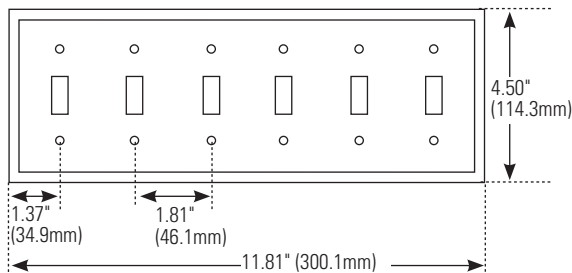

Wallplate dimensional information

Wallplate sizes

Gang	Description	Height	Width	First gang to edge	Gang to gang
1-Gang	Standard	4.50" (114.3mm)	2.75" (69.8mm)	1.37" (34.9mm)	—
	Mid-size	4.87" (123.8mm)	3.12" (79.4mm)	1.56" (39.7mm)	—
	Oversize	5.25" (133.3mm)	3.50" (88.9mm)	1.75" (44.4mm)	—
2-Gang	Standard	4.50" (114.3mm)	4.56" (115.9mm)	1.37" (34.9mm)	1.81" (46.0mm)
	Mid-size	4.87" (123.8mm)	4.94" (125.4mm)	1.56" (39.7mm)	1.81" (46.0mm)
	Oversize	5.25" (133.3mm)	5.31" (134.9mm)	1.75" (44.4mm)	1.81" (46.0mm)
3-Gang	Standard	4.50" (114.3mm)	6.37" (161.9mm)	1.37" (34.9mm)	1.81" (46.0mm)
	Mid-size	4.87" (123.8mm)	6.75" (171.4mm)	1.56" (39.7mm)	1.81" (46.0mm)
	Oversize	5.25" (133.3mm)	7.17" (182.2mm)	1.75" (44.4mm)	1.81" (46.0mm)
4-Gang	Standard	4.50" (114.3mm)	8.19" (207.9mm)	1.37" (34.9mm)	1.81" (46.0mm)
	Mid-size	4.87" (123.8mm)	8.56" (217.5mm)	1.56" (39.7mm)	1.81" (46.0mm)
	Oversize	5.25" (133.3mm)	8.94" (227.0mm)	1.75" (44.4mm)	1.81" (46.0mm)
5-Gang	Standard	4.50" (114.3mm)	10.00" (254.0mm)	1.37" (34.9mm)	1.81" (46.0mm)
	Mid-size	4.87" (123.8mm)	10.37" (263.5mm)	1.56" (39.7mm)	1.81" (46.0mm)
6-Gang	Standard	4.50" (114.3mm)	11.81" (300.0mm)	1.37" (34.9mm)	1.81" (46.0mm)
	Mid-size	4.87" (123.8mm)	12.18" (309.5mm)	1.56" (39.7mm)	1.81" (46.0mm)

Standard