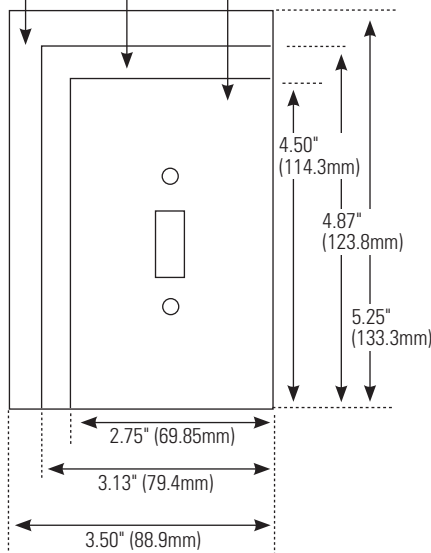

Oversize Mid-size Standard