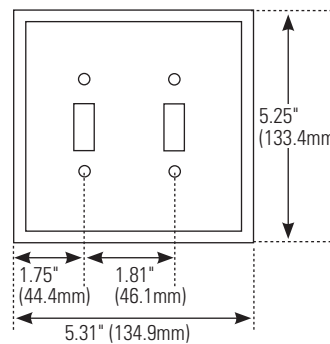

Oversize

Compliances, specifications and availability are subject to change without notice.

www.eaton.com
www.eaton.com/arrowhart