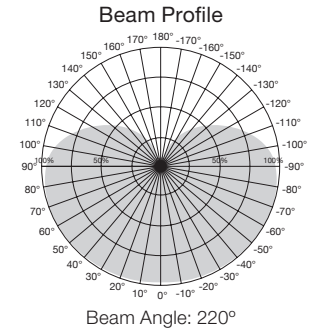

## 60W Replacement A19 LED Lamps

Item Number	Lamp Description	W	V	CRI	CCT	Lm	Bm	M.O.L. (Inches)	Life/Hrs.	UPC	Pack
<b>Dimmable</b>											
S29835*	9.8A19/OMNI/220/LED/27K	9.8	120	80	2700K	800	220°	4 5/16	25K	045923298356	24/6
S29836*	9.8A19/OMNI/220/LED/30K	9.8	120	80	3000K	800	220°	4 5/16	25K	045923298363	24/6
S29837*	9.8A19/OMNI/220/LED/35K	9.8	120	80	3500K	800	220°	4 5/16	25K	045923298370	24/6
S29838*	9.8A19/OMNI/220/LED/40K	9.8	120	80	4000K	800	220°	4 5/16	25K	045923298387	24/6
S29839*	9.8A19/OMNI/220/LED/50K	9.8	120	80	5000K	800	220°	4 5/16	25K	045923298394	24/6
S29840*	9.8A19/OMNI/220/LED/27K/GU24	9.8	120	80	2700K	800	220°	4 5/16	25K	045923298400	24/6
S29844*	9.8A19/OMNI/220/LED/30K/GU24	9.8	120	80	3000K	800	220°	4 5/16	25K	045923298448	24/6
S29841*	9.8A19/OMNI/220/LED/35K/GU24	9.8	120	80	3500K	800	220°	4 5/16	25K	045923298417	24/6
S29842*	9.8A19/OMNI/220/LED/40K/GU24	9.8	120	80	4000K	800	220°	4 5/16	25K	045923298424	24/6
S29843	9.8A19/OMNI/220/LED/50K/GU24	9.8	120	80	5000K	800	220°	4 5/16	25K	045923298431	24/6
<b>Non-Dimmable</b>											
S9593*	9.5A19/LED/2700K/120V	9.5	120	80	2700K	800	220°	4 5/16	15K	045923095931	24/6
S9594*	9.5A19/LED/3000K/120V	9.5	120	80	3000K	800	220°	4 5/16	15K	045923095948	24/6
S9595*	9.5A19/LED/5000K/120V	9.5	120	80	5000K	800	220°	4 5/16	15K	045923095955	24/6
S11406	9.8A19/LED/27K/120V/ECO/ND	9.8	120	80	2700K	800	220°	4 5/16	10K	045923114069	24/6
S11407	9.8A19/LED/30K/120V/ECO/ND	9.8	120	80	3000K	800	220°	4 5/16	10K	045923114076	24/6
S11408	9.8A19/LED/40K/120V/ECO/ND	9.8	120	80	4000K	800	220°	4 5/16	10K	045923114083	24/6
S11409	9.8A19/LED/50K/120V/ECO/ND	9.8	120	80	5000K	800	220°	4 5/16	10K	045923114090	24/6
<b>120-277V Range Voltage - Non-Dimmable</b>											
S8914*	8.5A19/LED/27K /120-277V	8.5	120-277	80	2700K	800	220°	4 5/16	25K	045923089145	24/6
S8915*	8.5A19/LED/30K /120-277V	8.5	120-277	80	3000K	800	220°	4 5/16	25K	045923089152	24/6
S8916	8.5A19/LED/40K /120-277V	8.5	120-277	80	4000K	800	220°	4 5/16	25K	045923089169	24/6
S8920	8.5A19/LED/50K /120-277V	8.5	120-277	80	5000K	800	220°	4 5/16	25K	045923089206	24/6