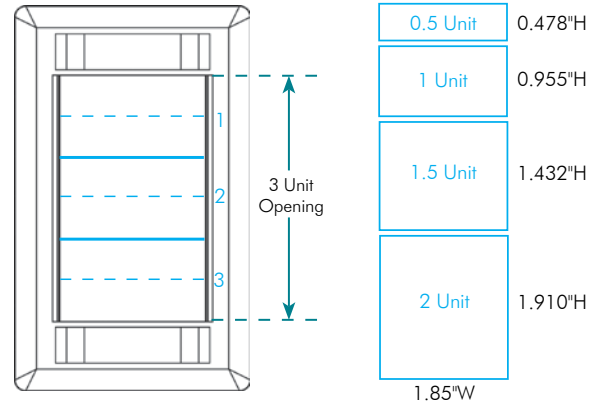

Hubbell iSTATION Multi-Service Frame

Hubbell iSTATION Frames accept three units of module combinations in a single-gang opening.

Specifications

- Decorator versions: UL Rated for power
- One to four gang
- Compatible with all Hubbell iSTATION modules and keystone connections
- Supplied with paper labels, clear covers and color-matched screw covers

Gangable AV Wallbox

Gangable

Design allows for an infinite number of options

Multi-Service

Ideal for delivering power, data and AV in the same box

Specifications

- 2- and 3-gang options
- Knockouts from 1/2 inch up to 2 inch
- NEMA spaced device mounting accepts industry standard wallplates
- Raised ground provisions in each gang
- 4 inches deep to accept practically any device

Capacity

4-inch depth accommodates large cables and bend radii

Angled Module
IMBDSA15OW

Blank Frame
ISFB215EI

Keystone Module
IM2K1OW

SC Angled Module
IM2SCA2OW

Blank HD15/9-Pin or HDMI Modules

	1 Unit	1.5 Unit		2 Unit
Color	HD15/9-Pin or HDMI	Angled, HD15/9-Pin or HDMI	HD15/9-Pin or HDMI with 3.5mm Stereo Jack*	HD15/9-Pin or HDMI with 3.5mm SJ+AV Conn
Black	IMBDS1BK	IMBDSA15BK	IMB15315BK	IMB153X2BK
Ivory	IMBDS1EI	IMBDSA15EI	IMB15315EI	IMB153X2EI
Gray	IMBDS1GY	IMBDSA15GY	IMB15315GY	IMB153X2GY
Office White	IMBDS1OW	IMBDSA15OW	IMB15315OW	IMB153X2OW
White	IMBDS1W	IMBDSA15W	IMB15315W	IMB153X2W