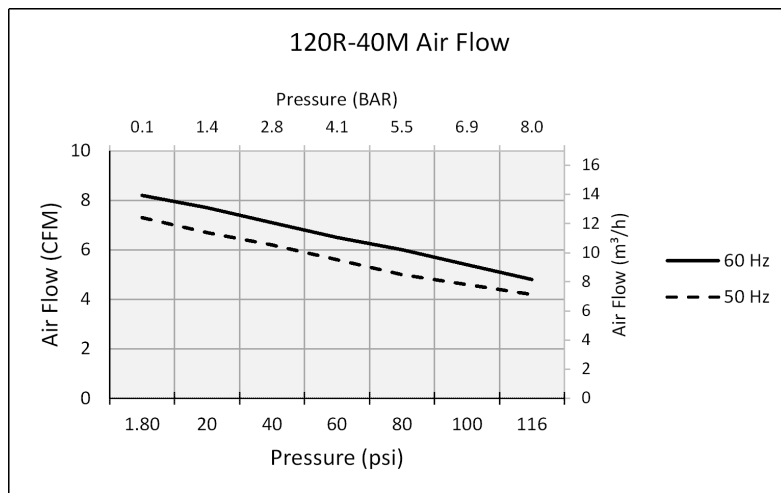

## TECHNICAL DATA SHEET

ITEM NO.	MODEL NO.	AMPS	HP	kW	NET WT.		VOLT	FREQ.
					lbs.	kg		
1206018	120R-40M	10/8	2	1.5	245	111	230	60/50 Hz

**NOTES:**

1. PRESSURE SWITCH SET TO CUT-IN AT 87 PSI & CUT-OUT AT 116 PSI.
2. PRODUCT PERFORMANCE MAY VARY  $\pm 10\%$  IN STANDARD PRODUCTION.
3. TECHNICAL DATA SUBJECT TO CHANGE WITHOUT NOTICE.
4. ALL DIMENSIONS ARE FOR REFERENCE ONLY.
5. FOR INDOOR USE ONLY

**SOUND LEVEL** 69 db(A) /1m

**NORMAL AMBIENT** 5-40°C / 40-104°F

**RELATIVE HUMIDITY** 20-80% NON CONDENSING

**ENVIRONMENT** CLEAN / DUST FREE

**PRODUCT PERFORMANCE:**

**PRODUCT DIMENSIONS:**