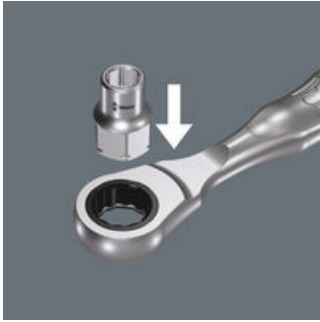

EAN:	4013288183415	Size:	18x17x17 mm
Part number:	05003684001	Weight:	12 g
Article number:	8790 FA	Country of origin:	TW
		Customs tariff number:	82042000

- Very low height - ideal for confined working areas
- For manual operations
- Equipped with ball stop groove
- Chrome vanadium steel, high-gloss chrome-plated
- For Zyklus Mini 2 and 1/4" ratchets

Zyklus socket with 1/4" and hex drive for manual jobs with a 1/4" ratchet.

Web link
<https://www.wera.de/en/05003684001>

Wera - 8790 FA
05003684001 - 4013288183415

Wera Werkzeuge GmbH
Korzerter Straße 21-25
D-42349 Wuppertal
Tel: +49 (0)2 02 / 40 45-0
E-Mail: info@wera.de

Zyklop Mini 2

The Zyklop Mini 2 is suitable for the direct attachment of the special Wera Zyklop sockets 8790 FA. These sockets feature a very low height, ideal for confined working spaces.

Further versions in this product family: