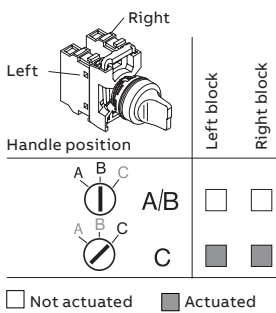

Modular plastic range

Illuminated selector switches - 2-position - Short handle

Contacts actuated

Operating principle	Color	Bezel	Type	Order code	Pkg qty	Weight (1 pce) kg
	● Red	Black plastic	M2SS1-11R	1SFA611200R1101	10	0.015
		Chrome plastic	M2SS1-21R	1SFA611200R2101	10	0.015
		Chrome metal	M2SS1-31R	1SFA611200R3101	10	0.024
	● Green	Black plastic	M2SS1-11G	1SFA611200R1102	10	0.015
		Chrome plastic	M2SS1-21G	1SFA611200R2102	10	0.015
		Chrome metal	M2SS1-31G	1SFA611200R3102	10	0.024
	● Yellow	Black plastic	M2SS1-11Y	1SFA611200R1103	10	0.015
		Chrome plastic	M2SS1-21Y	1SFA611200R2103	10	0.015
		Chrome metal	M2SS1-31Y	1SFA611200R3103	10	0.024
	● Blue	Black plastic	M2SS1-11L	1SFA611200R1104	10	0.015
		Chrome plastic	M2SS1-21L	1SFA611200R2104	10	0.015
		Chrome metal	M2SS1-31L	1SFA611200R3104	10	0.024
○ Clear	Black plastic	M2SS1-11C	1SFA611200R1108	10	0.015	
	Chrome plastic	M2SS1-21C	1SFA611200R2108	10	0.015	
	Chrome metal	M2SS1-31C	1SFA611200R3108	10	0.024	
	● Red	Black plastic	M2SS2-11R	1SFA611201R1101	10	0.015
		Chrome plastic	M2SS2-21R	1SFA611201R2101	10	0.015
		Chrome metal	M2SS2-31R	1SFA611201R3101	10	0.024
	● Green	Black plastic	M2SS2-11G	1SFA611201R1102	10	0.015
		Chrome plastic	M2SS2-21G	1SFA611201R2102	10	0.015
		Chrome metal	M2SS2-31G	1SFA611201R3102	10	0.024
	● Yellow	Black plastic	M2SS2-11Y	1SFA611201R1103	10	0.015
		Chrome plastic	M2SS2-21Y	1SFA611201R2103	10	0.015
		Chrome metal	M2SS2-31Y	1SFA611201R3103	10	0.024
	● Blue	Black plastic	M2SS2-11L	1SFA611201R1104	10	0.015
		Chrome plastic	M2SS2-21L	1SFA611201R2104	10	0.015
		Chrome metal	M2SS2-31L	1SFA611201R3104	10	0.024
○ Clear	Black plastic	M2SS2-11C	1SFA611201R1108	10	0.015	
	Chrome plastic	M2SS2-21C	1SFA611201R2108	10	0.015	
	Chrome metal	M2SS2-31C	1SFA611201R3108	10	0.024	
	● Red	Black plastic	M2SS3-11R	1SFA611202R1101	10	0.015
		Chrome plastic	M2SS3-21R	1SFA611202R2101	10	0.015
		Chrome metal	M2SS3-31R	1SFA611202R3101	10	0.024
	● Green	Black plastic	M2SS3-11G	1SFA611202R1102	10	0.015
		Chrome plastic	M2SS3-21G	1SFA611202R2102	10	0.015
		Chrome metal	M2SS3-31G	1SFA611202R3102	10	0.024
	● Yellow	Black plastic	M2SS3-11Y	1SFA611202R1103	10	0.015
		Chrome metal	M2SS3-31Y	1SFA611202R3103	10	0.024
		Chrome metal	M2SS3-31Y	1SFA611202R3103	10	0.024
	● Blue	Black plastic	M2SS3-11L	1SFA611202R1104	10	0.015
		Chrome plastic	M2SS3-21L	1SFA611202R2104	10	0.015
		Chrome metal	M2SS3-31L	1SFA611202R3104	10	0.024
○ Clear	Black plastic	M2SS3-11C	1SFA611202R1108	10	0.015	
	Chrome plastic	M2SS3-21C	1SFA611202R2108	10	0.015	
	Chrome metal	M2SS3-31C	1SFA611202R3108	10	0.024	