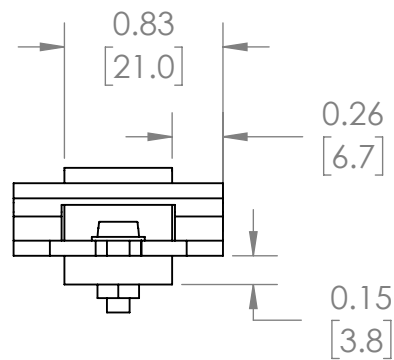

WWW.BRAHELECTRIC.COM, 855-355-2724

*NOTE: BRAH ELECTRIC DIRECT REPLACEMENT CONTACT KIT FOR SIEMENS, 3TF WORLD SERIES, TYPE 3TY7, 3 POLE KIT, SUITABLE FOR USE WITH 3TF55 MAGNETIC CONTACTORS & MOTOR STARTERS, NEMA SIZE 4.5, RATED FOR 300A 600V MAXIMUM

  THIRD ANGLE PROJECTION	UNLESS OTHERWISE NOTED ALL DIMENSIONS ARE IN INCHES METRIC UNITS ARE DISPLAYED BENEATH IN [MM.]	 CONTACT KIT			
	PROPRIETARY AND CONFIDENTIAL THE INFORMATION CONTAINED IN THIS DRAWING IS THE SOLE PROPERTY OF BRAH ELECTRIC. ANY REPRODUCTION IN PART OR AS A WHOLE WITHOUT THE WRITTEN PERMISSION OF BRAH ELECTRIC IS PROHIBITED.		MATERIAL - FINISH N/A DO NOT SCALE DRAWING	SIZE A DWG. NO. B3TY7550-0A SCALE: 1:1	REV. A WEIGHT: 3.2 LBS SHEET 1 OF 1