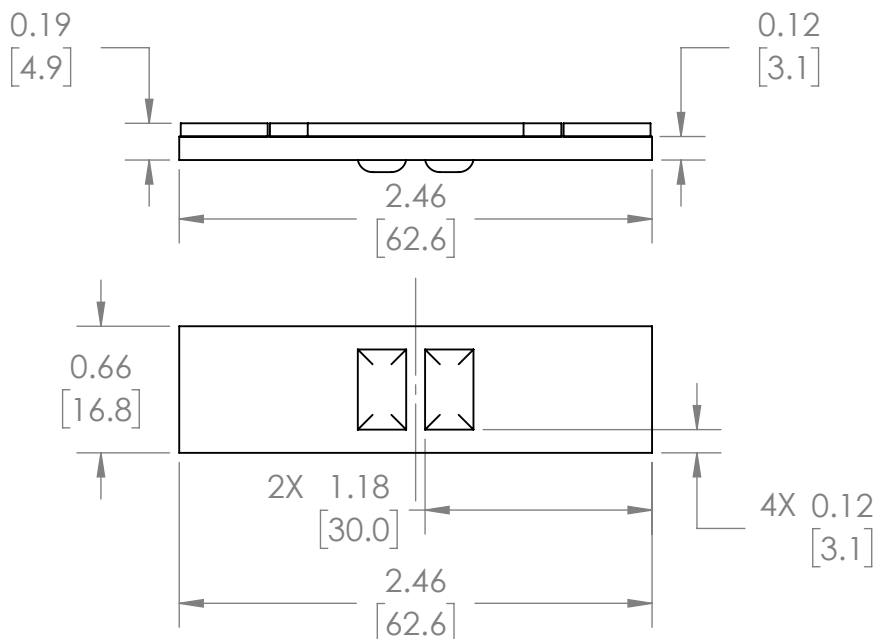

REVISIONS				
ZONE	REV.	DESCRIPTION	DATE	APPROVED

ISO VIEW