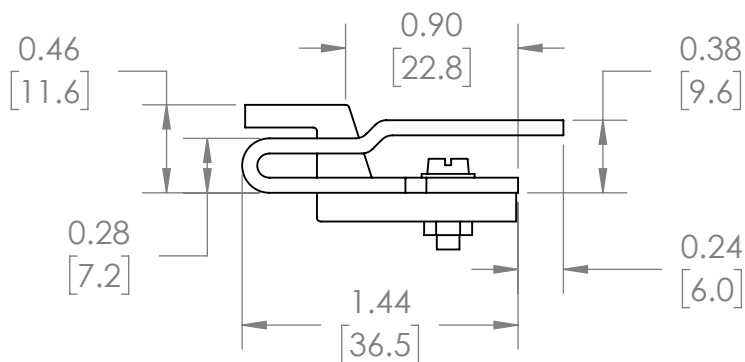

WWW.BRAHELECTRIC.COM, 855-355-2724

*NOTE: BRAH ELECTRIC DIRECT REPLACEMENT CONTACT KIT FOR SIEMENS, 3TF WORLD SERIES, TYPE 3TY7, 3 POLE KIT, SUITABLE FOR USE WITH 3TF55 MAGNETIC CONTACTORS & MOTOR STARTERS, NEMA SIZE 4.5, RATED FOR 300A 600V MAXIMUM

  THIRD ANGLE PROJECTION	UNLESS OTHERWISE NOTED ALL DIMENSIONS ARE IN INCHES METRIC UNITS ARE DISPLAYED BENEATH IN [MM.]	 CONTACT KIT			
	PROPRIETARY AND CONFIDENTIAL THE INFORMATION CONTAINED IN THIS DRAWING IS THE SOLE PROPERTY OF BRAH ELECTRIC. ANY REPRODUCTION IN PART OR AS A WHOLE WITHOUT THE WRITTEN PERMISSION OF BRAH ELECTRIC IS PROHIBITED.		MATERIAL - FINISH N/A DO NOT SCALE DRAWING	SIZE A DWG. NO. B3TY7550-0A SCALE: 1:1	REV. A WEIGHT: 3.2 LBS SHEET 1 OF 1