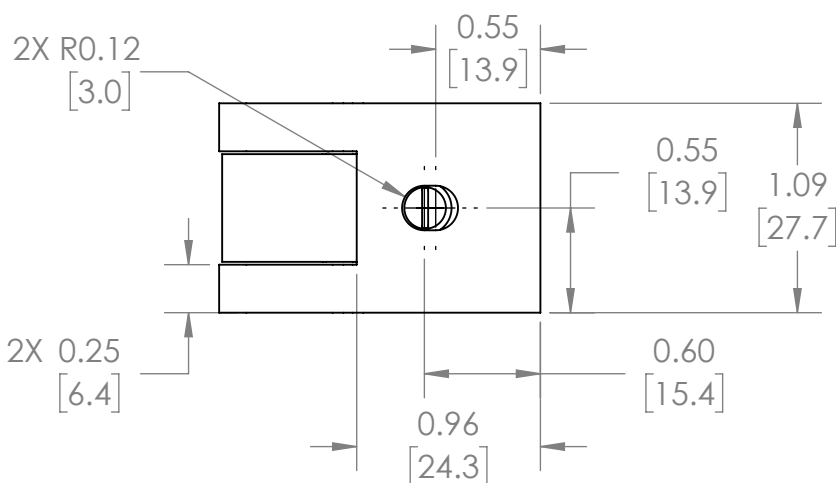

WWW.BRAHELECTRIC.COM, 855-355-2724

*NOTE: BRAH ELECTRIC DIRECT REPLACEMENT CONTACT KIT FOR SIEMENS, 3TF WORLD SERIES, TYPE 3TY7, 3 POLE KIT, SUITABLE FOR USE WITH 3TF55 MAGNETIC CONTACTORS & MOTOR STARTERS, NEMA SIZE 4.5, RATED FOR 300A 600V MAXIMUM

  THIRD ANGLE PROJECTION	UNLESS OTHERWISE NOTED ALL DIMENSIONS ARE IN INCHES METRIC UNITS ARE DISPLAYED BENEATH IN [MM.]	 CONTACT KIT			
	PROPRIETARY AND CONFIDENTIAL THE INFORMATION CONTAINED IN THIS DRAWING IS THE SOLE PROPERTY OF BRAH ELECTRIC. ANY REPRODUCTION IN PART OR AS A WHOLE WITHOUT THE WRITTEN PERMISSION OF BRAH ELECTRIC IS PROHIBITED.		MATERIAL - FINISH N/A DO NOT SCALE DRAWING	SIZE A DWG. NO. B3TY7550-0A SCALE: 1:1	REV. A WEIGHT: 3.2 LBS SHEET 1 OF 1