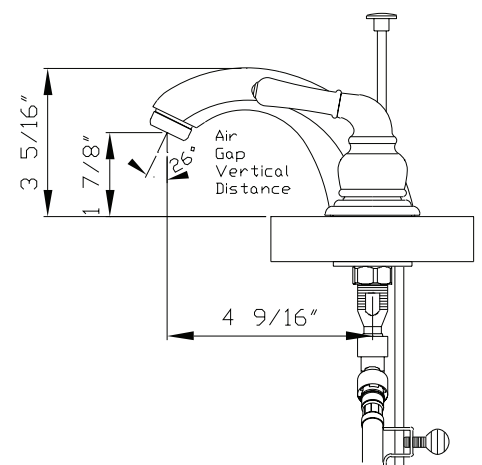

50/50 Pop-Up Drain