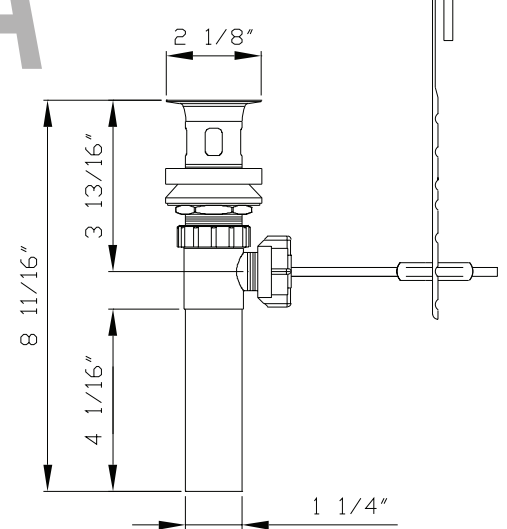

50/50 Pop-Up Drain