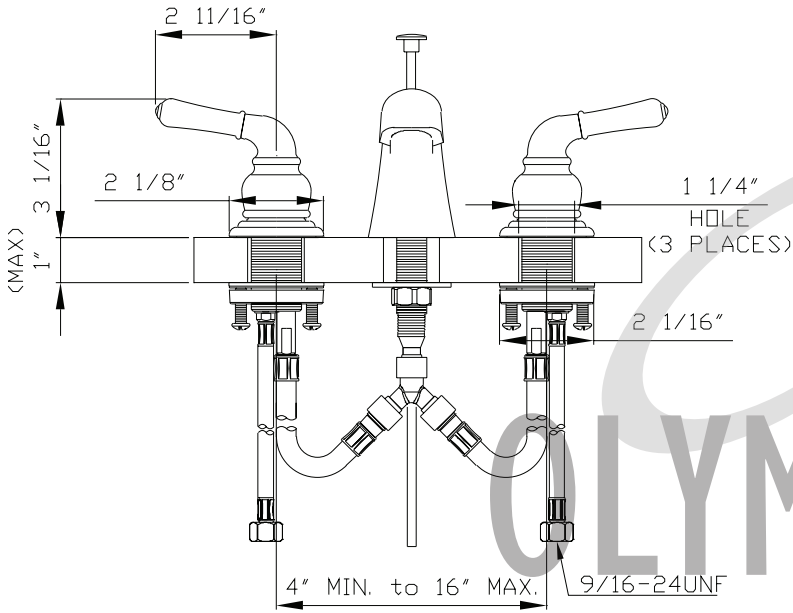

50/50 Pop-Up Drain