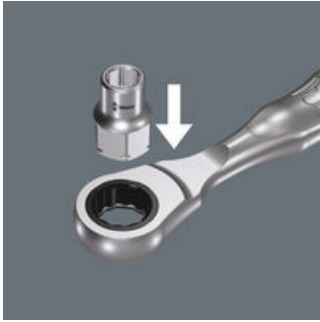

EAN:	4013288179654	Size:	18x11x11 mm
Part number:	05003668001	Weight:	8 g
Article number:	8790 FA	Country of origin:	TW
		Customs tariff number:	82042000

- Very low height - ideal for confined working areas
- For manual operations
- Equipped with ball stop groove
- Chrome vanadium steel, high-gloss chrome-plated
- For Zyklus Mini 2 and 1/4" ratchets

Zyklus socket with 1/4" and hex drive for manual jobs with a 1/4" ratchet.

Web link

<https://www.wera.de/en/05003668001>

Wera - 8790 FA
05003668001 - 4013288179654

Wera Werkzeuge GmbH
Korzerter Straße 21-25
D-42349 Wuppertal
Tel: +49 (0)2 02 / 40 45-0
E-Mail: info@wera.de

Zyklop Mini 2

The Zyklop Mini 2 is suitable for the direct attachment of the special Wera Zyklop sockets 8790 FA. These sockets feature a very low height, ideal for confined working spaces.

Further versions in this product family:

					
	mm	mm	mm	mm	mm
05003665001	4.0	18.0	6.4	11.8	9.5
05003666001	4.5	18.0	7.0	11.8	9.5
05003667001	5.0	18.0	7.6	11.8	9.5
05003668001	5.5	18.0	8.2	11.8	9.5
05003669001	6.0	18.0	9.2	11.8	9.5
05003670001	7.0	18.0	10.4	11.8	9.5
05003675001	8.0	18.0	11.5	11.8	9.5
05003690001	10.0	18.0	13.8	11.8	9.5
05003684001	12.0	18.0	16.8	11.8	9.5
05003685001	13.0	18.0	17.8	11.8	9.5