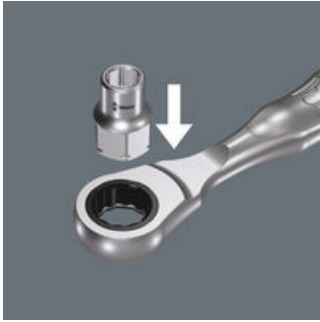

EAN:	4013288179623	Size:	23x13x13 mm
Part number:	05003665001	Weight:	16 g
Article number:	8790 FA	Country of origin:	TW
		Customs tariff number:	82042000

- Very low height - ideal for confined working areas
- For manual operations
- Equipped with ball stop groove
- Chrome vanadium steel, high-gloss chrome-plated
- For Zyklus Mini 2 and 1/4" ratchets

Zyklus socket with 1/4" and hex drive for manual jobs with a 1/4" ratchet.

Web link

<https://www.wera.de/en/05003665001>

Wera - 8790 FA
05003665001 - 4013288179623

Wera Werkzeuge GmbH
Korzerter Straße 21-25
D-42349 Wuppertal
Tel: +49 (0)2 02 / 40 45-0
E-Mail: info@wera.de

Zyklop Mini 2

The Zyklop Mini 2 is suitable for the direct attachment of the special Wera Zyklop sockets 8790 FA. These sockets feature a very low height, ideal for confined working spaces.

Further versions in this product family:

	 mm	 mm	 mm	 mm	 mm
05003665001	4.0	18.0	6.4	11.8	9.5
05003666001	4.5	18.0	7.0	11.8	9.5
05003667001	5.0	18.0	7.6	11.8	9.5
05003668001	5.5	18.0	8.2	11.8	9.5
05003669001	6.0	18.0	9.2	11.8	9.5
05003670001	7.0	18.0	10.4	11.8	9.5
05003675001	8.0	18.0	11.5	11.8	9.5
05003690001	10.0	18.0	13.8	11.8	9.5
05003684001	12.0	18.0	16.8	11.8	9.5
05003685001	13.0	18.0	17.8	11.8	9.5