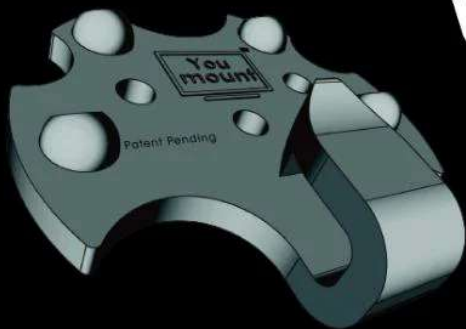

HANG SMART™

**THE #1 TALKED ABOUT
TV WALL MOUNT**

HANG SMART™

EASY INSTALL
TV MOUNT

NO STUDS REQUIRED

UP TO 100" TV

UP TO 150 LBS  150

DO IT YOURSELF!
NO INSTALLER NEEDED

INCLUDES ALL NECESSARY HARDWARE

**INSTALL
BY
YOURSELF
IN
3
EASY
STEPS**

1
ATTACH
TV
HOOKS

2
INSTALL
PATENTED
WALL
MOUNT
SYSTEM

3
HANG
YOUR
TV

Securely Holds TV's Up To
100 Inches and **150 lbs!**

NO Stud or Drilling Needed!

- MINIMAL WALL DAMAGE
- NO PROFESSIONAL INSTALLER NEEDED

✓ *Screws Included For* **ALL TOP TV BRANDS**

Mounts In Just Minutes On Any Surface

DryWall / Plaster

Cement

Brick

Wood

QUALITY MATTERS:

Premium Materials,
Compact Size!

Hooks:
**HIGH-QUALITY
POWDER-COATED
STEEL**

Wall Mount:
HIGH-GRADE FLEX NYLON MATERIAL
2(3/4)W x 2(3/4) H

Mount In Just Minutes On Any Surface

QUALITY MATTERS:

Premium Materials,
Compact Size!