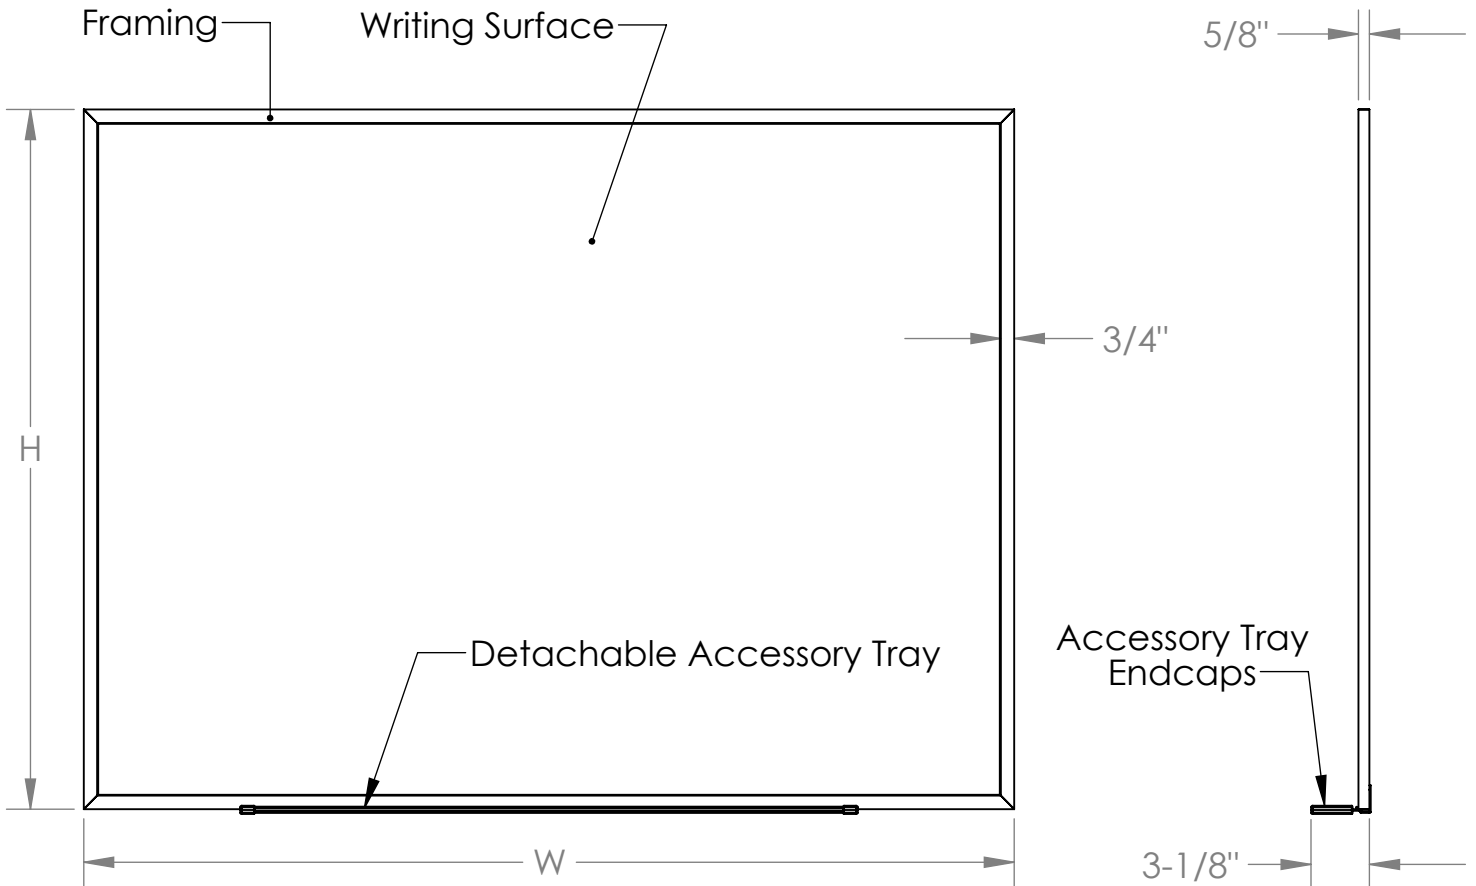

M4 Series

Aluminum Framed Hygienic Porcelain Whiteboard

ghent.

Materials:

- Framing and detached accessory tray: Satin anodized aluminum extrusion
- Writing surface: White hygienic porcelain coated 28 gauge - steel laminated to 3/8" thick fiberboard, with an aluminum plated polyester film backing.
- Detached accessory tray end caps: Gray thermoplastic.

Features:

- Hygienic porcelain tested per EN-ISO 22196:2011 (antibacterial activity, 99% reduction) and ISO 21702:2019 (antiviral activity, 99.9% reduction).
- Ghent "L" hangers are included.
- An eraser and black marker is included with each 4' X 4' and larger boards.
- Available in the following sizes:
2'H x 3'W, 3'H x 4'W, 4'W x 4'H, 4'H x 5'W, 4'H x 6'W, or 4'H x 8'W
- Warranty: 50 years.