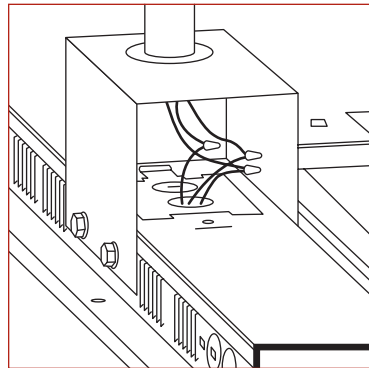

KT-HBLED-PM-1-KIT

STEEL PENDANT MOUNT KIT

DESCRIPTION

Steel Pendant Mount Kit I Includes Steel Plate and Screws

APPLICATION

For use with High Bay Fixture

PHYSICAL SPECIFICATIONS