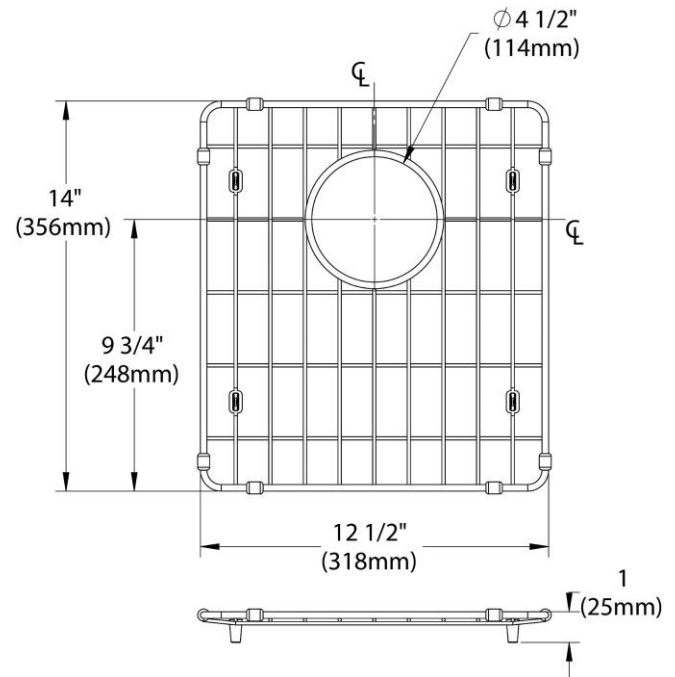

A Century of Tradition and Quality.

For more than 100 years, Elkay has been making innovative products and providing exceptional customer care. We take pride in offering plumbing products that make life easier, inspire change and leave the world a better place.

[Clean and Care Manual (PDF)](#)
[Warranty (PDF)](#)