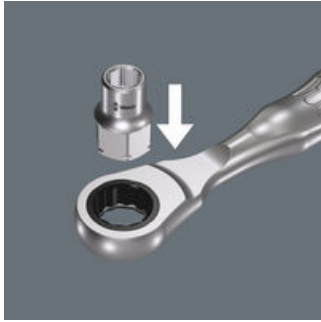

- Very low height - ideal for confined working areas
- For manual operations
- Equipped with ball stop groove
- Chrome vanadium steel, high-gloss chrome-plated
- For Zyklus Mini 2 and 1/4" ratchets

Zyklus socket with 1/4" and hex drive for manual jobs with a 1/4" ratchet.

## Zyklop Mini 2

The Zyklop Mini 2 is suitable for the direct attachment of the special Wera Zyklop sockets 8790 FA. These sockets feature a very low height, ideal for confined working spaces.