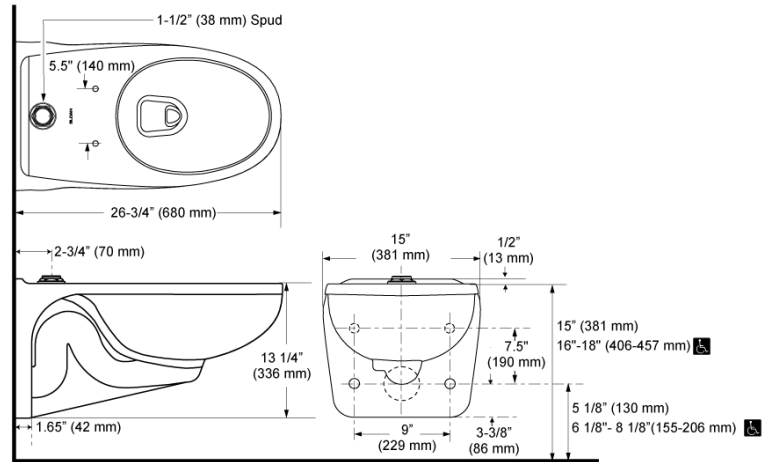

ROUGH-IN

Sloan 10500 Seymour Ave, Franklin Park, IL 60131
Phone: 800.982.5839 • Fax: 800.447.8329 • sloan.com