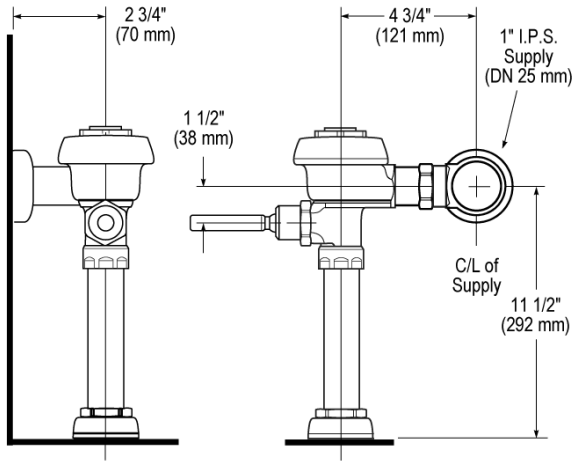

ROUGH-IN

Sloan 10500 Seymour Ave, Franklin Park, IL 60131
Phone: 800.982.5839 • Fax: 800.447.8329 • sloan.com