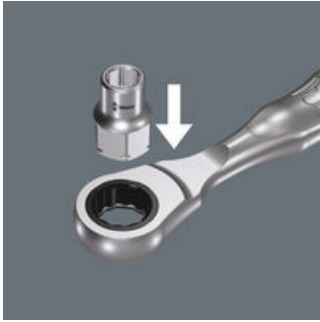

EAN:	4013288179630	Size:	18x11x11 mm
Part number:	05003666001	Weight:	7 g
Article number:	8790 FA	Country of origin:	TW
		Customs tariff number:	82042000

- Very low height - ideal for confined working areas
- For manual operations
- Equipped with ball stop groove
- Chrome vanadium steel, high-gloss chrome-plated
- For Zyklus Mini 2 and 1/4" ratchets

Zyklus socket with 1/4" and hex drive for manual jobs with a 1/4" ratchet.

Web link
<https://www.wera.de/en/05003666001>

Wera - 8790 FA
05003666001 - 4013288179630

Wera Werkzeuge GmbH
Korzerter Straße 21-25
D-42349 Wuppertal
Tel: +49 (0)2 02 / 40 45-0
E-Mail: info@wera.de

Zyklop Mini 2

The Zyklop Mini 2 is suitable for the direct attachment of the special Wera Zyklop sockets 8790 FA. These sockets feature a very low height, ideal for confined working spaces.

Further versions in this product family: