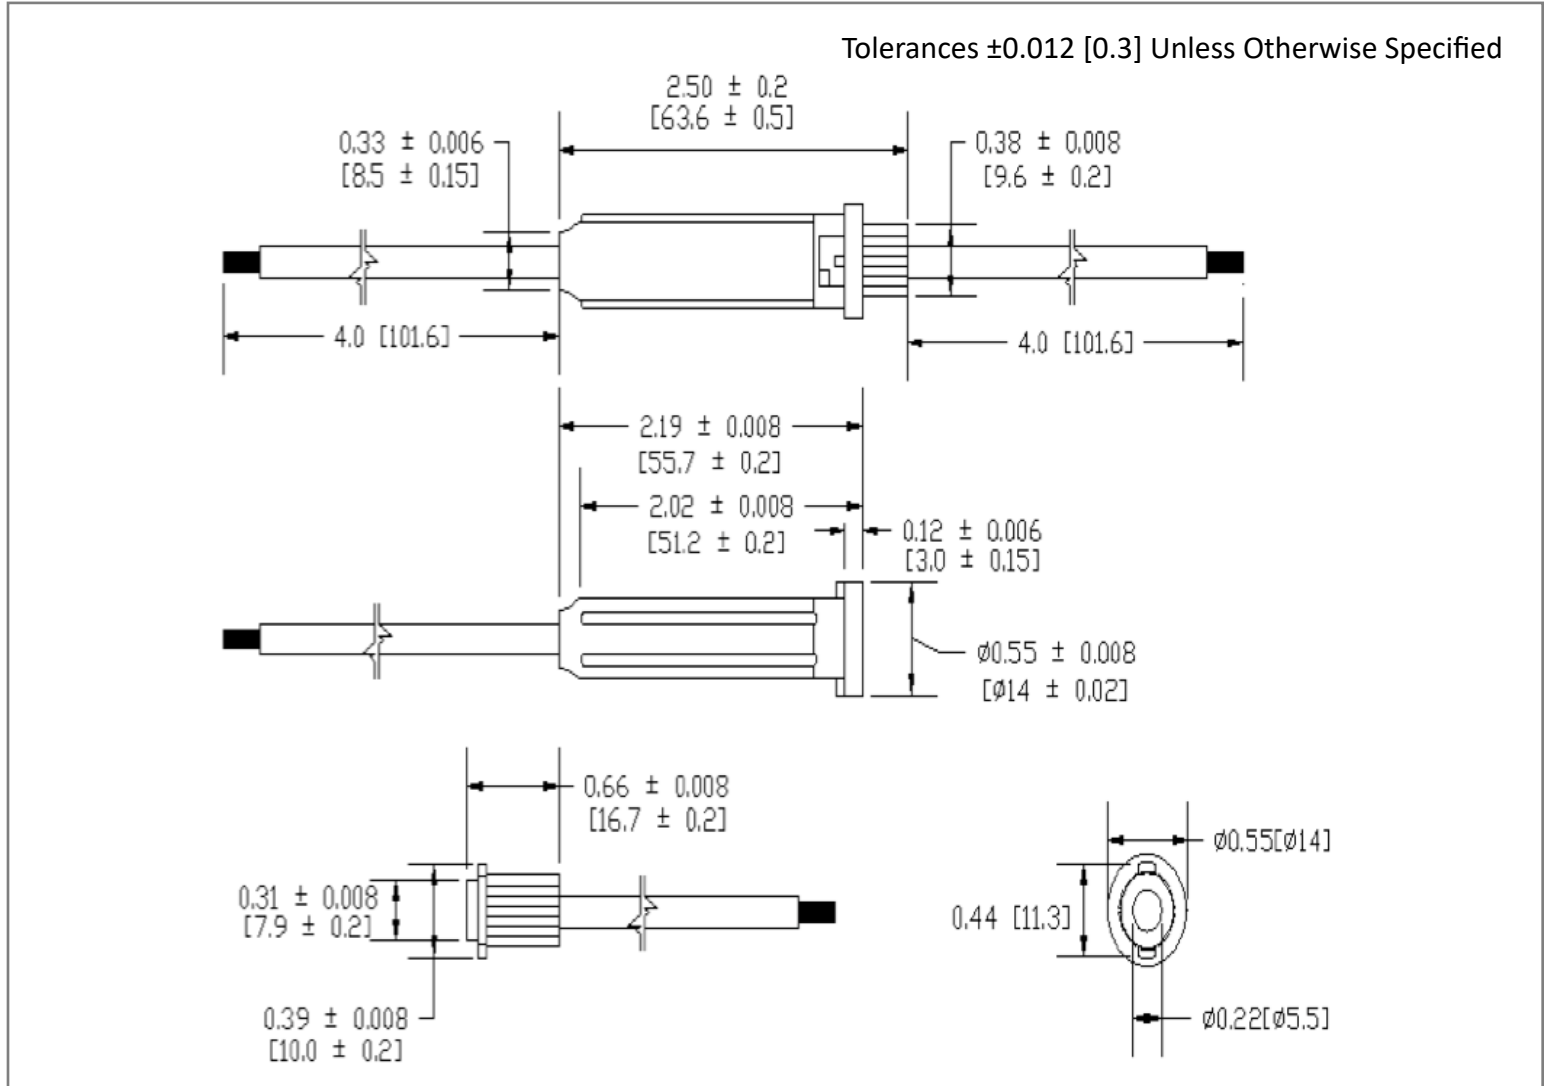

Mechanical Dimensions: Inches [mm]

Part Numbers Information

LPA - 05 **W** - **12** **R** - **BP**

BODYCOLOR	WIRE GAUGE	WIRE COLOR	PACKAGING
W: White	12: 12 AWG 14: 14 AWG 16: 16 AWG 18: 18 AWG	R: Red	Blank: Bulk BP: Blister Pack (1pc)

Wire Gauge	Max Amp.
12 AWG	30A
14 AWG	20A
16 AWG	15A
18 AWG	10A

Electrical Specifications

Voltage Rating	250VAC; 32VDC

Material Specifications

For use with 6.3 x 32 mm Tube Fuses	
Body Material	Nylon
Contact Material	Brass
Wire Length	4" Each End
For custom inquiries please contact the factory	

Retail Pack: Inches [mm]

Rev	Date of issue	Revision Notes	Designed	Approved
B	10-15-2025	Initial Drawing	RC	OF