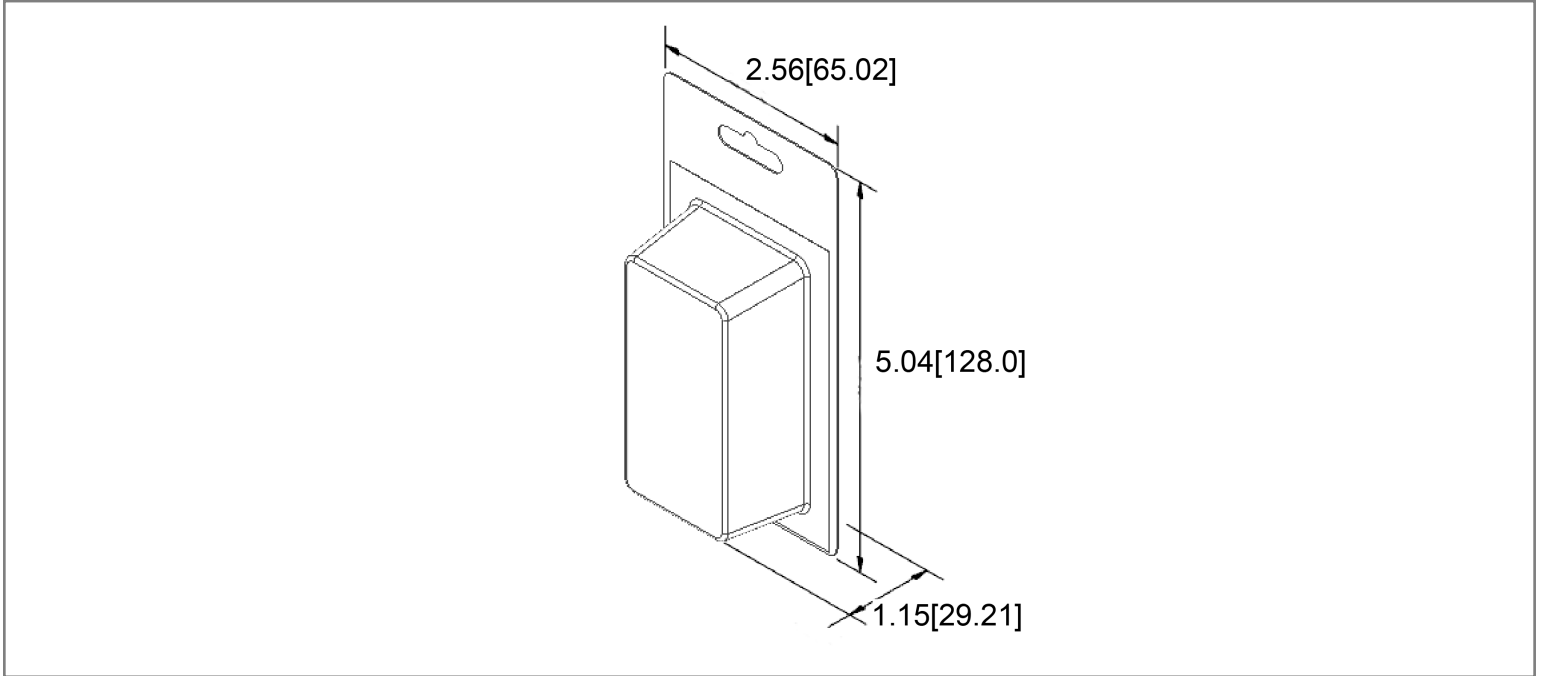

Retail Pack: Inches [mm]

Rev	Date of issue	Revision Notes	Designed	Approved
B	10-15-2025	Initial Drawing	RC	OF