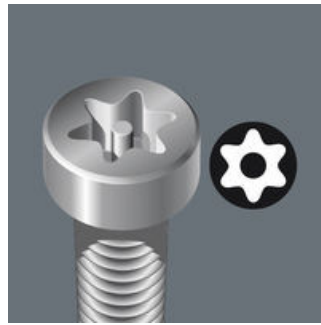

- For recessed TORX® screws with securing pin
- TORX® bit with bore hole on the output side
- Tough for hard materials
- 1/4" hexagon drive (Wera connecting series 4)

Premium bits for TORX® B0 socket screws. TORX® B0 screws have a protruding pin in their drive profile. This prevents unauthorized loosening, as these screws cannot be operated with "normal" TORX® tools. Only special TORX® B0 tools have a bore which can mount the pin. Tough, for universal use. 1/4" hexagonal, suitable for holders as per DIN ISO 1173-F 6.3.

## TORX® with borehole (B0)

TORX® tools with a borehole prevent the unauthorised unfastening of safety screws. The screws contain a pin that protrudes into the drive profile so that "normal" TORX® tools cannot be used. This pin fits into the borehole of TORX® B0 tools allowing safety screws to be unfastened.

## Tough bits

Tough Wera bits prevent the tip from breaking prematurely. Z-bits usually are the bit for universal screwdriving applications.