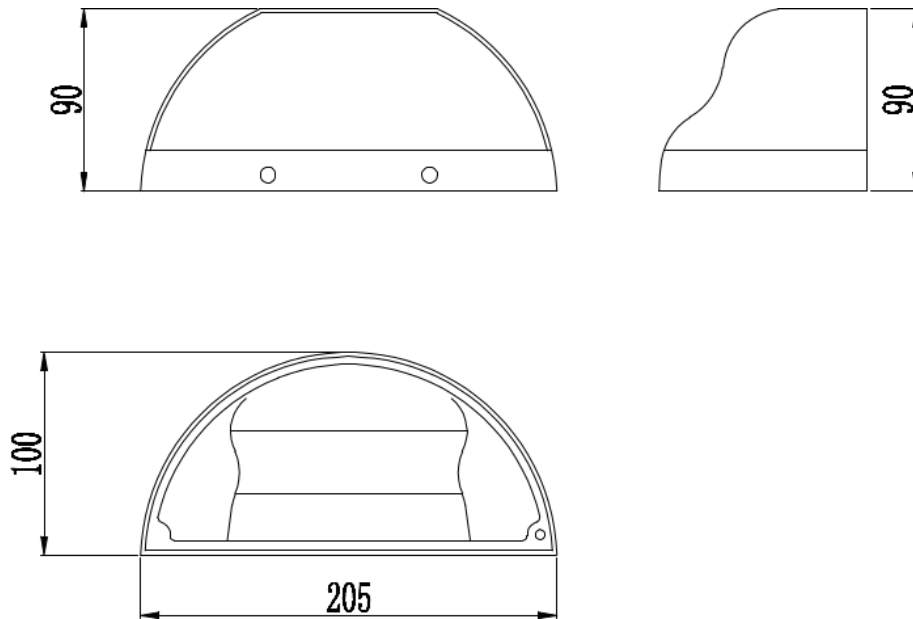

LED Decorative Wall Light

PRODUCT DESCRIPTION

LED wall lights can be mounted on surface/facade, whether you have a new construction or upgrade application. They are perfect for illuminating a variety of outdoor applications, including facade, illumination of signs/banners, public places, retail and residential complexes. They provide an added illumination of displays, signs, and banners. They are perfect for hanging above building signs at multi-family complexes.

Dimensions

All dimensions in millimeters

Specifications

| Part Number | Input Power | Input Voltage | Efficiency | CCT | Light Distribution | CRI | Certificates | Warranty |
|--------------|-------------|---------------|------------|-------|--------------------|-----|--------------|----------|
| JH-DSL8W-27R | 8W | 100-227VAC | 90Lm/W | 5000K | 120° | 80+ | ETL | 5 Years |