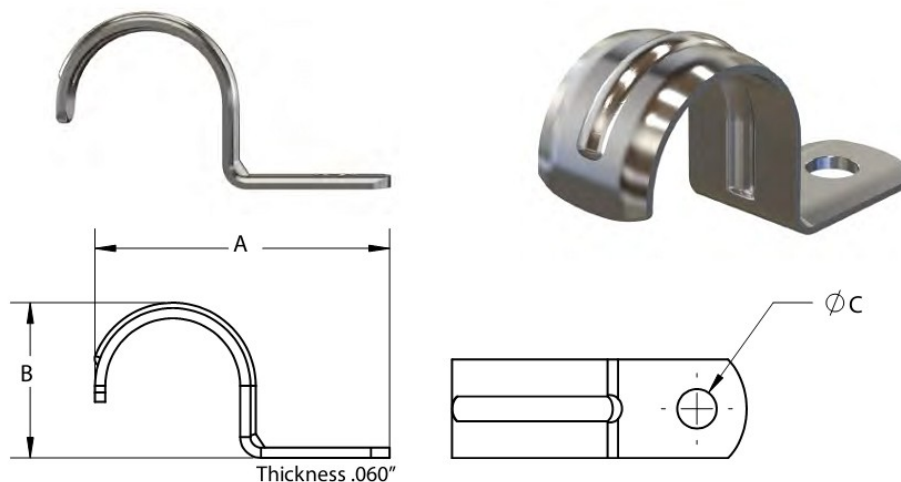

EMT One Hole Straps

Size Range: 1/2" - 4"
 Product Series: CSE - 1 Hole EMT Strap
 Material: Steel Construction
 Bright Electro Zinc Plated
 Made in the USA

Industrial SPEC-grade

CSE Series Steel EMT Straps

**Products You Can Trust
Integrity You Can Count On**

EMT One Hole Straps

Size Range: 1/2" - 4"

Product Series: CSE - 1 Hole EMT Strap

Material: Steel Construction

Bright Electro Zinc Plated

Made in the USA

Industrial SPEC-grade

CSE Series Steel EMT Straps

AMFICO Steel One Hole Straps Snap On to the Conduit Allowing the Installer to Easily Position the Strap Prior to Mounting. Alignment of EMT is Quick and Easy.

Cat #	TRADE SIZE	A LENGTH	B HEIGHT	C HOLE ID	Unit Ctn.	Mstr. Ctn.	Wt. Per/C
CSE501	1/2"	1-5/8"	11/16"	1/4"	100	1000	3
CSE751	3/4"	1-7/8"	15/16"	1/4"	100	500	4
CSE1001	1"	2-1/8"	1-3/16"	5/16"	50	250	6
CSE1251	1-1/4"	2-3/4"	1-1/2"	3/8"	30	150	9
CSE1501	1-1/2"	3"	1-3/4"	3/8"	25	125	13
CSE2001	2"	3-3/4"	2-3/16"	7/16"	20	100	17
CSER2501	2-1/2"	4-3/4"	2-7/8"	9/16"	-	20	42
CSER3001	3"	5-3/8"	3-1/2"	9/16"	-	10	49
CSER3501	3-1/2"	6"	4"	9/16"	-	10	71
CSER4001	4"	6-1/2"	4-1/2"	9/16"	-	10	78