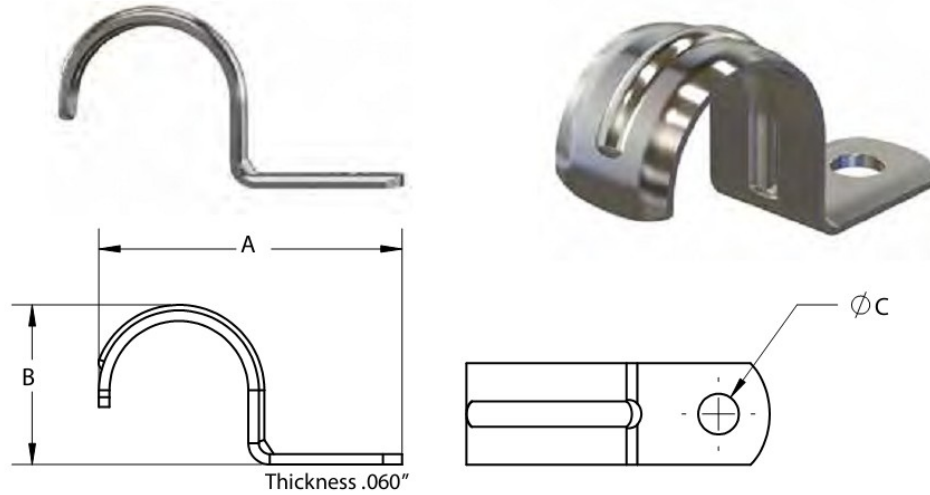

EMT One Hole Straps

Size Range: 1/2" - 4"
 Product Series: CSE - 1 Hole EMT Strap
 Material: Steel Construction
 Bright Electro Zinc Plated
 Made in the USA

Industrial SPEC-grade

CSE Series Steel EMT Straps

AMFICO Steel One Hole Straps Snap On to the Conduit Allowing the Installer to Easily Position the Strap Prior to Mounting. Alignment of EMT is Quick and Easy.

Cat #	TRADE SIZE	A LENGTH	B HEIGHT	C HOLE ID	Unit Ctn.	Mstr. Ctn.	Wt. Per/C
CSE501	1/2"	1-5/8"	11/16"	1/4"	100	1000	3
CSE751	3/4"	1-7/8"	15/16"	1/4"	100	500	4
CSE1001	1"	2-1/8"	1-3/16"	5/16"	50	250	6
CSE1251	1-1/4"	2-3/4"	1-1/2"	3/8"	30	150	9
CSE1501	1-1/2"	3"	1-3/4"	3/8"	25	125	13
CSE2001	2"	3-3/4"	2-3/16"	7/16"	20	100	17
CSER2501	2-1/2"	4-3/4"	2-7/8"	9/16"	-	20	42
CSER3001	3"	5-3/8"	3-1/2"	9/16"	-	10	49
CSER3501	3-1/2"	6"	4"	9/16"	-	10	71
CSER4001	4"	6-1/2"	4-1/2"	9/16"	-	10	78

Compliances:
 Certified Made in the USA
 Indoor or Outdoor Use
 RoHS Compliant
 REACH Compliant
 CA Prop 65 Compliant
 UNSPSC 31162310

Available OPTIONS:

2 Hole Straps EMT and Rigid

One-Hole BX Type

Cat. #	Size	Unit Ctn	Std Pkg	WT/ 100
CSBX381	12-2, 12-3, 10-2, 10-3	100	1000	1

**Products You Can Trust
Integrity You Can Count On**

EMT One Hole Straps

Size Range: 1/2" - 4"

Product Series: CSE - 1 Hole EMT Strap

Material: Steel Construction

Bright Electro Zinc Plated

Made in the USA