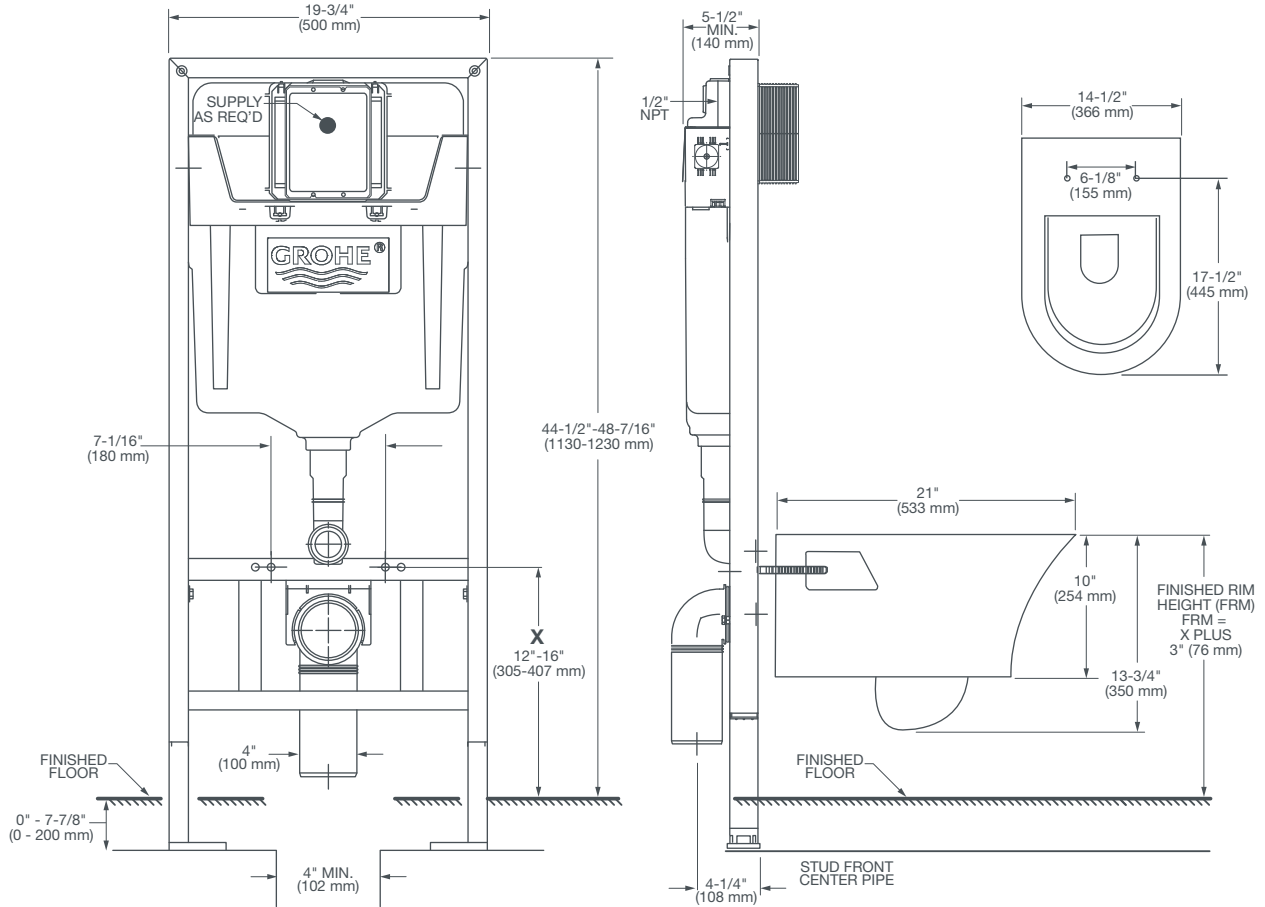

#### DIMENSIONS

##### NOMINAL DIMENSIONS

14-3/8" x 21" x 15"-19" (365 x 533 x 381-483 mm)

#### WATER SPOT

4" (100 mm) wide

5" (125 mm) length

6-7/8" (175 mm) distance to rim

### DUAL FLUSH TOILET

**NOTES:**

Supply not included with fixture and must be ordered separately.

Dimensions shown for location of supply is suggested.

**IMPORTANT:**

Dimensions of fixtures are nominal and may vary within the range of tolerance established by ANSI Standard A112.19.2.