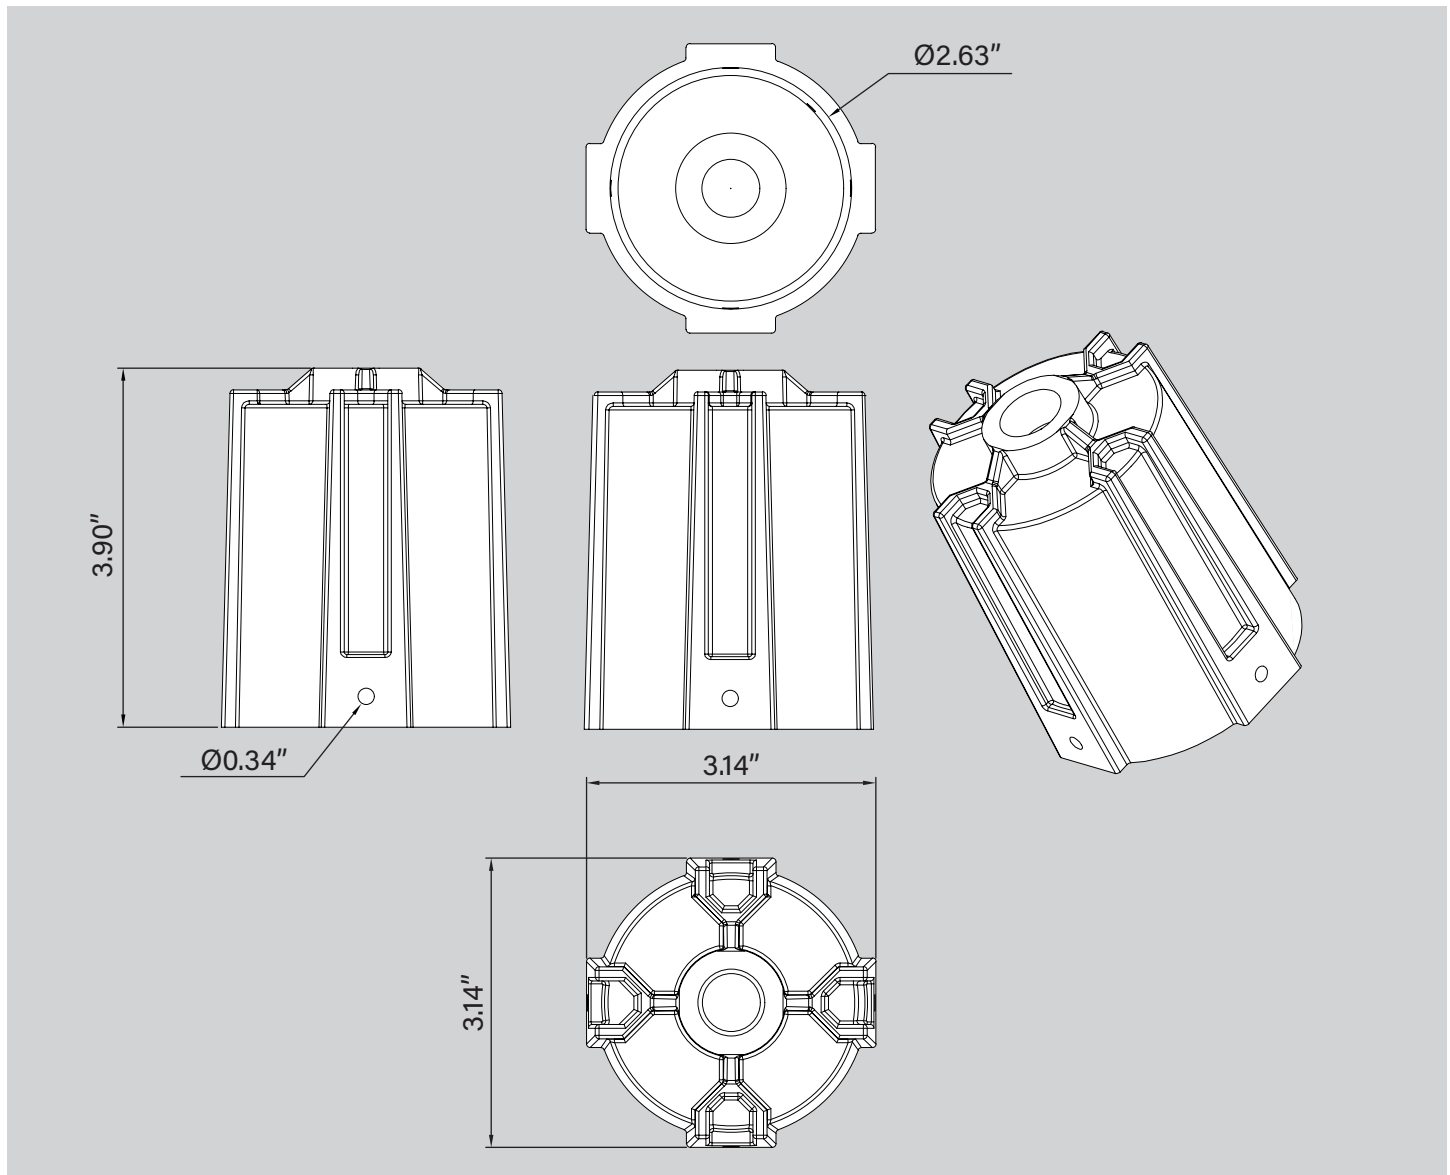

KT-FLED-SF-1-KIT-X

SLIPFITTER MOUNT ADAPTOR KIT

DESCRIPTION

Slipfitter mount adaptor | Bronze or white |
Used on 15W, 35W, and 60W rectangular series
1 and 4 floodlights | Includes (4) M5 screws

DIMENSIONS

KT-FLED-SF-1-KIT-X

SLIPFITTER MOUNT ADAPTOR KIT

ORDERING INFORMATION

CATALOG NUMBER	UPC	EASY CODE
KT-FLED-SF-1-KIT	843654153308	TZP-68
KT-FLED-SF-1-KIT-W	843654153582	JJS-86

CATALOG NUMBER BREAKDOWN

KT-FLED-SF-1-KIT-X