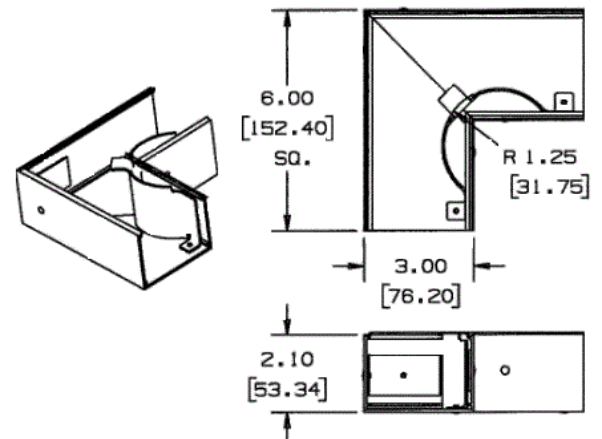

Raceway
Aluminum Raceway
HBLALU3800 Series Flat Elbow

HUBBELL

Features

- For making a 90° flat turn in a raceway run.
- HBLALU5701 couplings included.
- See page R-44 for cover plates.

Ordering Information

Description	Material	UPC Number	Catalog Number
Flat Elbow	Anodized Aluminum	783585218687	HBLALU3811

Listings

UL Listed
CSA Certified

Specifications

Height	2.10"
Width	6.00"
Length	6.00"

Online Resources

Customer Use Drawing
eCatalog
Installation Instructions