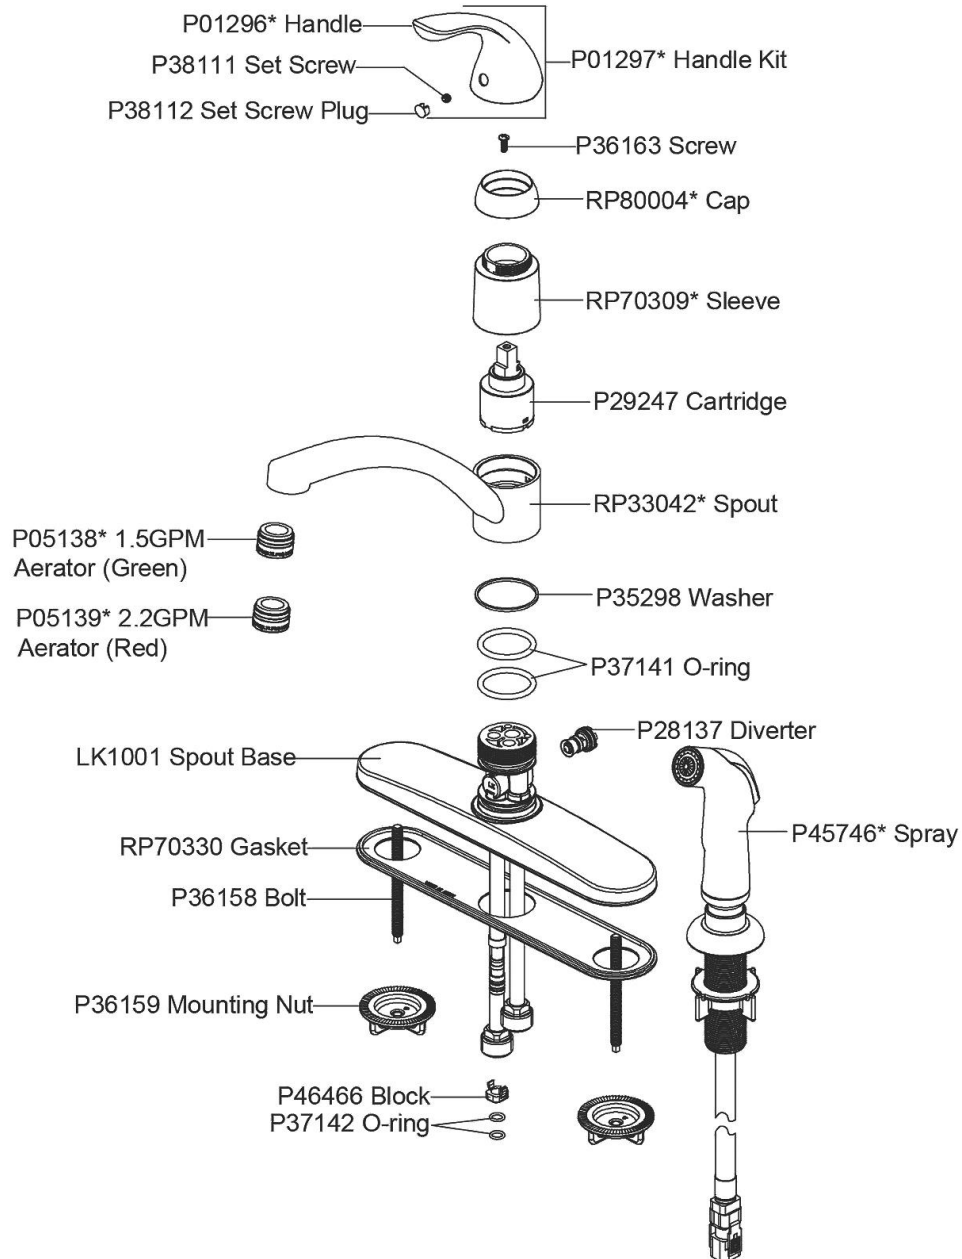

PRODUCT SPECIFICATIONS

Elkay Everyday Four Hole Deck Mount Kitchen Faucet with Lever Handle and Side Spray and Deck Plate/Escutcheon Chrome. Faucet has a flow rate of 1.5 GPM, and is made of Brass material, with a Ceramic Disc valve. Faucet requires 4 faucet holes.

Product Compliance: ADA & ICC A117.1
ASME A112.18.1/CSA B125.1
CEC
NSF 372 (lead free)
NSF 61

[Clean and Care Manual \(PDF\)](#)
[Installation Instructions \(PDF\) - P99344](#)
[Warranty \(PDF\)](#)

In keeping with our policy of continuing product improvement, Elkay reserves the right to change product specifications without notice. Please visit elkay.com for the most current version of Elkay product specification sheets. This specification describes an Elkay product with design, quality, and functional benefits to the user. When making a comparison of other producers' offerings, be certain these features are not overlooked.

Mounting Type:	Deck Mount
Special Features:	Low Flow
Spray Type:	Side
Finish:	Chrome (CR)
Handle Type:	Lever Handle
Deck Clearance:	5"
Spout Reach:	8"
Spout Height:	6"
Hole Drillings:	4
Material:	Brass
Valve Type:	Ceramic Disc
Valve Connection:	3/8" Female Compression Hose Assembly
Flow Rate:	1.5 GPM
Faucet Hole Size (min):	1-3/8"
Countertop Thickness:	2-1/2"
Spout Swing Rotation:	360°
Spout Type:	Standard Spout

Special Note: 1.5 GPM flow regulator installed (2.2 GPM flow regulator also included with faucet)

Chrome
(CR)

In keeping with our policy of continuing product improvement, Elkay reserves the right to change product specifications without notice. Please visit elkay.com for the most current version of Elkay product specification sheets. This specification describes an Elkay product with design, quality, and functional benefits to the user. When making a comparison of other producers' offerings, be certain these features are not overlooked.