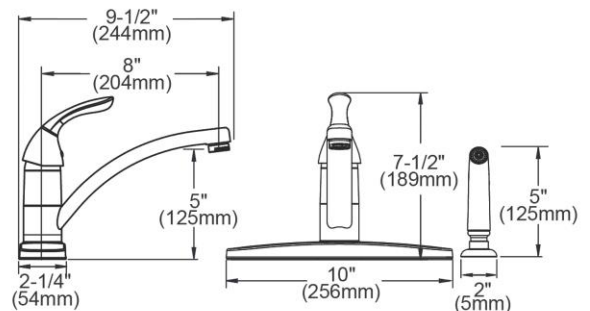

In keeping with our policy of continuing product improvement, Elkay reserves the right to change product specifications without notice. Please visit elkay.com for the most current version of Elkay product specification sheets. This specification describes an Elkay product with design, quality, and functional benefits to the user. When making a comparison of other producers' offerings, be certain these features are not overlooked.