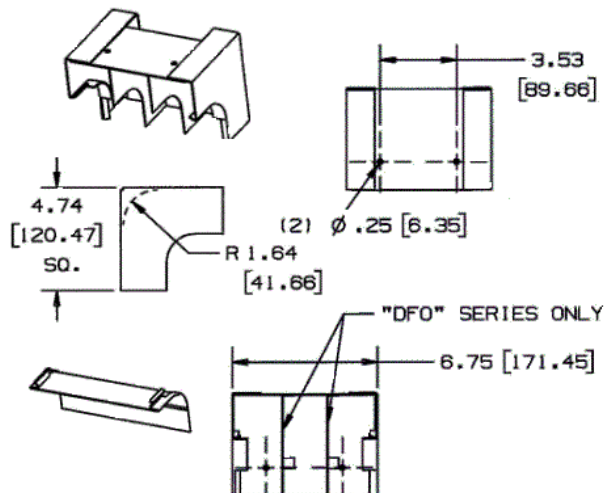

Raceway
Metal Raceway
HBL6750 Series Internal Elbow, Undivided

HUBBELL

Features

- For inside surface at right angles.
- HBL6751A couplings included

Ordering Information

Description	Material	UPC Number	Catalog Number
Internal Elbow, Undivided	Steel	783585217772	HBL6717IV

Color
Ivory

Listings

UL Listed
CSA Certified

Specifications

Height	6.75"
Width	4.74"
Length	4.74"

Online Resources

Customer Use Drawing
eCatalog
Installation Instructions