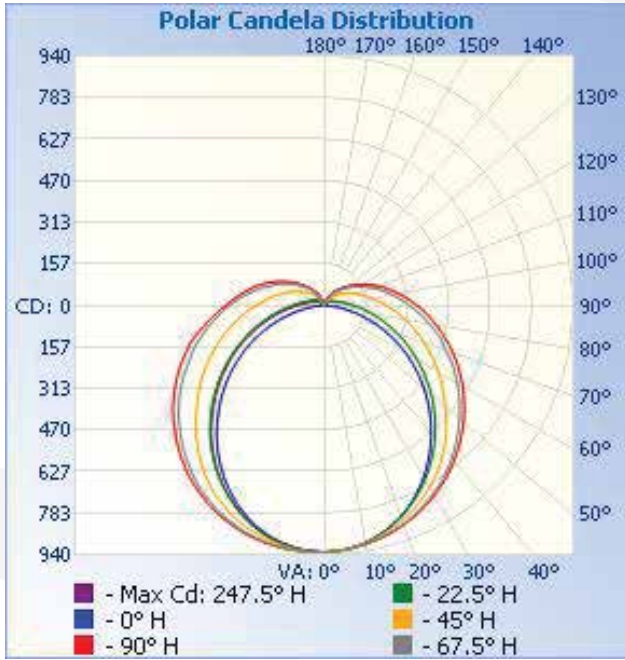

Size: 4FT

Specifications

Parameter	Description	Value
General Performance	Adjustable Watt	18W/20W/22W/25W/28W/30W
	Max Lumen	4200
	Lumen Efficacy	140LM/W
	Color Temperature	3K/3500K/4K/5K/6K/6500K
	CRI (Ra)	>80
Electrical	Light Spread	180°
	Diffuser Type	Frosted / Clear / Strip
	Input Voltage	100-277Vac
	Frequency	50/60Hz
Physical	Power Factor	≥0.95
	Operating Temperature	-30°C to 65°C
	LED Type	SMD2835
Qualification	Construction	Aluminium + PC
	Housing Color	White
	IP Rating	IP22
	Warranty	5 Years

Correlated Color Temperature (CCT)

Dimension

YONAH™

3RD GEN

Linkable Fixture

Size: 4FT

Photometric Data

Illuminance at a Distance

Center Beam fc.	Beam Width		
4.0ft	58.1 fc	10.6 ft	37.1 ft
8.0ft	14.5 fc	21.1 ft	74.2 ft
12.0ft	6.5 fc	31.7 ft	111.2 ft
16.0ft	3.6 fc	42.3 ft	148.3 ft
20.0ft	2.3 fc	52.9 ft	185.4 ft

■ Vert. Spread: 105.8°
■ Horiz. Spread: 155.6°