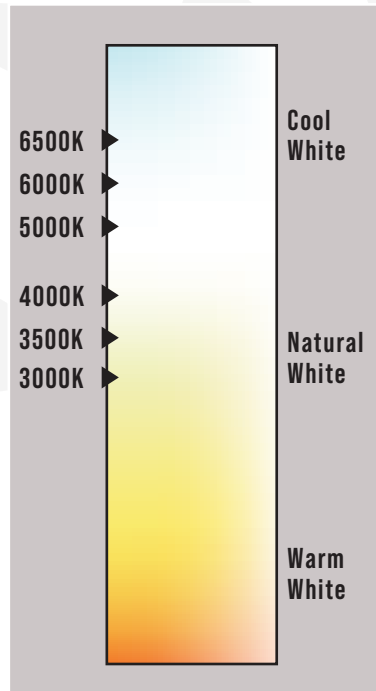

Size: 4FT

Specifications

Parameter	Description	Value
General Performance	Adjustable Watt	18W/20W/22W/25W/28W/30W
	Max Lumen	4200
	Lumen Efficacy	140LM/W
	Color Temperature	3K/3500K/4K/5K/6K/6500K
	CRI (Ra)	>80
Electrical	Light Spread	180°
	Diffuser Type	Frosted / Clear / Strip
	Input Voltage	100-277Vac
	Frequency	50/60Hz
Physical	Power Factor	≥0.95
	Operating Temperature	-30°C to 65°C
	LED Type	SMD2835
Qualification	Construction	Aluminium + PC
	Housing Color	White
	IP Rating	IP22
	Warranty	5 Years

LINKABLE FIXTURE

YONAH™

3RD GEN

Linkable Fixture

Size: 8FT

Specifications

Parameter	Description	Value
General Performance	Adjustable Watt	40W/45W/48W/52W/56W/60W
	Max Lumen	7800Lm
	Lumen Efficacy	Up to 140LM/W
	Color Temperature	3K/3500K/4K/5K/6K/6500K
	CRI (Ra)	>80
	Light Spread	180°
Electrical	Diffuser Type	Frosted / Clear
	Input Voltage	100-277Vac
	Frequency	50/60Hz
	Power Factor	≥0.95
Physical	Operating Temperature	-30°C to 65°C
	LED Type	SMD2835
	Construction	Aluminium + PC
Qualification	Housing Color	White
	IP Rating	IP22
	Warranty	5 Years

Correlated Color Temperature (CCT)

Dimension

YONAH™

3RD GEN

Linkable Fixture

Size: 4FT

Photometric Data

Illuminance at a Distance