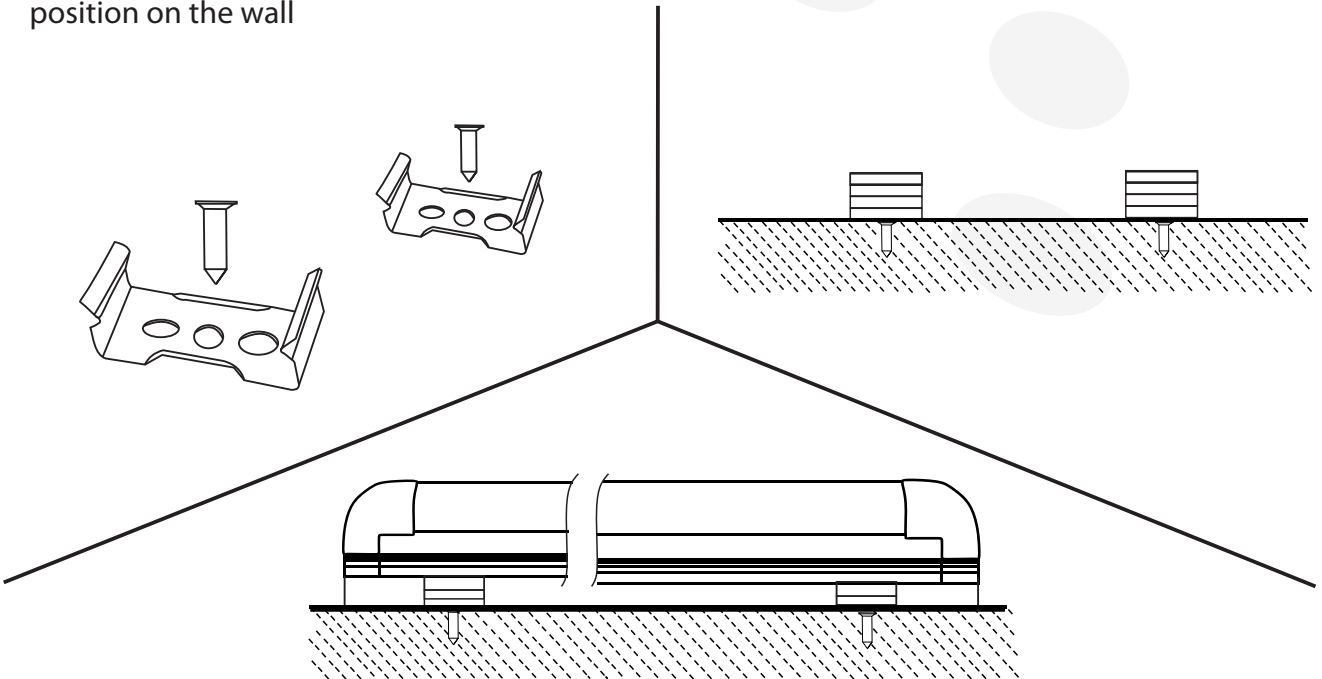

LINKABLE FIXTURE

YONAH™

3RD GEN

Linkable Fixture

Installation

Installation Guide for Surface Mounted LED Tube Integrated T8

This is LED surface mounted light. Please take the time to read this quick installation guide. The guide contains important information and notes regarding installation and operation.

1. Accessories bag includes:

2. Cable connection instruction

3. Installation Instructions

1. Confirm the buckle's position on the wall

2. Screw the buckles on the wall

YONAH™

3RD GEN

Linkable Fixture