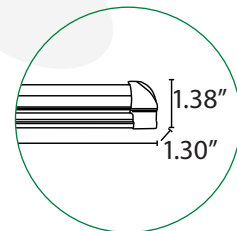

Size: 4FT

Specifications

Parameter	Description	Value
General Performance	Adjustable Watt	18W/20W/22W/25W/28W/30W
	Max Lumen	4200
	Lumen Efficacy	140LM/W
	Color Temperature	3K/3500K/4K/5K/6K/6500K
	CRI (Ra)	>80
Electrical	Light Spread	180°
	Diffuser Type	Frosted / Clear / Strip
	Input Voltage	100-277Vac
	Frequency	50/60Hz
Physical	Power Factor	≥0.95
	Operating Temperature	-30°C to 65°C
	LED Type	SMD2835
Qualification	Construction	Aluminium + PC
	Housing Color	White
	IP Rating	IP22
	Warranty	5 Years

LINKABLE FIXTURE

YONAH™

3RD GEN

Linkable Fixture

Size: 8FT

Specifications

Parameter	Description	Value
General Performance	Adjustable Watt	40W/45W/48W/52W/56W/60W
	Max Lumen	7800Lm
	Lumen Efficacy	Up to 140LM/W
	Color Temperature	3K/3500K/4K/5K/6K/6500K
	CRI (Ra)	>80
	Light Spread	180°
Electrical	Diffuser Type	Frosted / Clear
	Input Voltage	100-277Vac
	Frequency	50/60Hz
	Power Factor	≥0.95
Physical	Operating Temperature	-30°C to 65°C
	LED Type	SMD2835
	Construction	Aluminium + PC
Qualification	Housing Color	White
	IP Rating	IP22
	Warranty	5 Years

Correlated Color Temperature (CCT)

Dimension

YONAH™

3RD GEN

Linkable Fixture

Size: 4FT

Photometric Data

Illuminance at a Distance