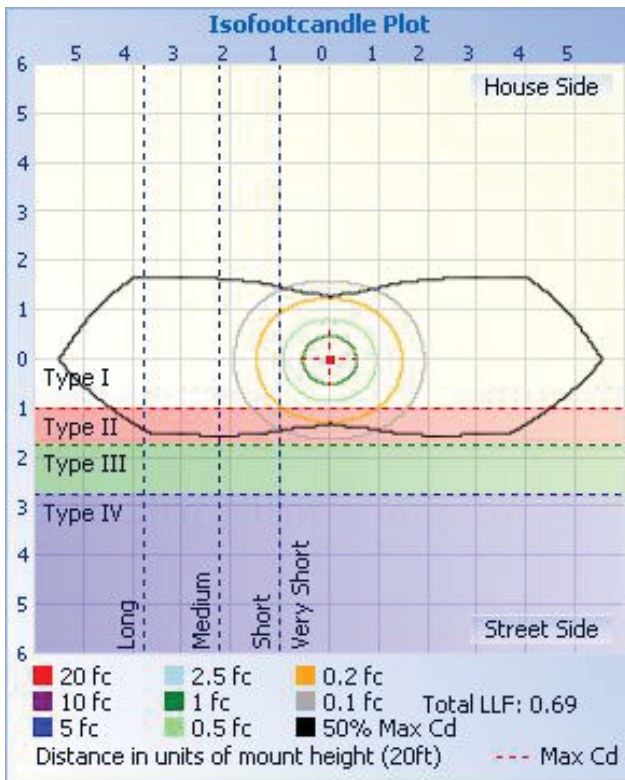

Correlated Color Temperature (CCT)

Dimension

YONAH™

3RD GEN

Linkable Fixture

Size: 4FT

Photometric Data

Illuminance at a Distance

Center Beam fc.	Beam Width		
4.0ft	58.1 fc	10.6 ft	37.1 ft
8.0ft	14.5 fc	21.1 ft	74.2 ft
12.0ft	6.5 fc	31.7 ft	111.2 ft
16.0ft	3.6 fc	42.3 ft	148.3 ft
20.0ft	2.3 fc	52.9 ft	185.4 ft

■ Vert. Spread: 105.8°
■ Horiz. Spread: 155.6°