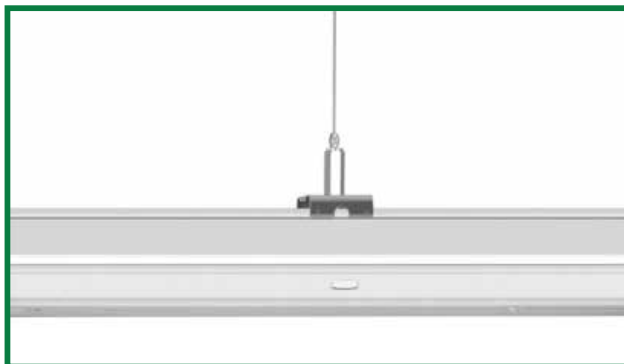

Quick Connect
Connector
(Included)

Mounting Clips
(Included)

Optional
Power cable
SKU: 155527

Linkable Options Mounting Clips

Installation, Hanging

LINKABLE FIXTURE

YONAH™

3RD GEN
Linkable Fixture