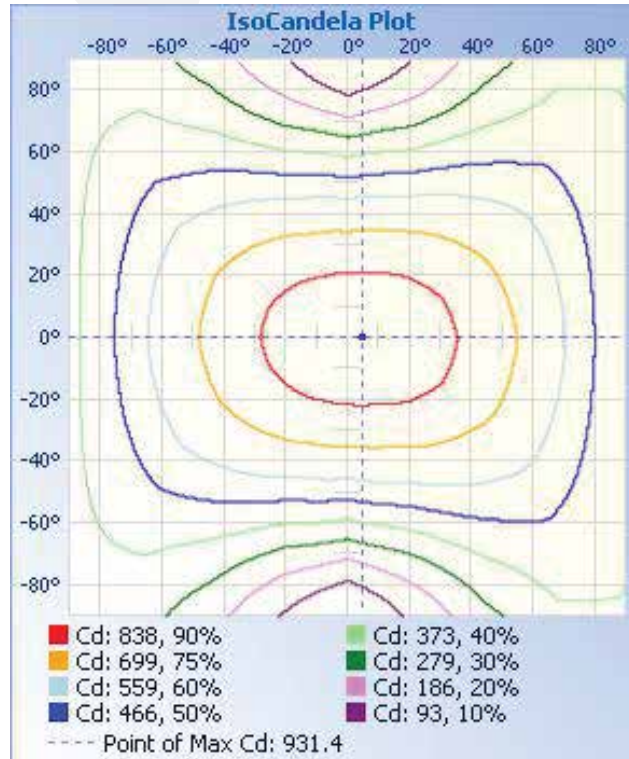

Correlated Color Temperature (CCT)

Dimension

YONAH™

3RD GEN

Linkable Fixture

Size: 4FT

Photometric Data

Illuminance at a Distance

Center Beam fc.	Beam Width		
4.0ft	58.1 fc	10.6 ft	37.1 ft
8.0ft	14.5 fc	21.1 ft	74.2 ft
12.0ft	6.5 fc	31.7 ft	111.2 ft
16.0ft	3.6 fc	42.3 ft	148.3 ft
20.0ft	2.3 fc	52.9 ft	185.4 ft

■ Vert. Spread: 105.8°
■ Horiz. Spread: 155.6°