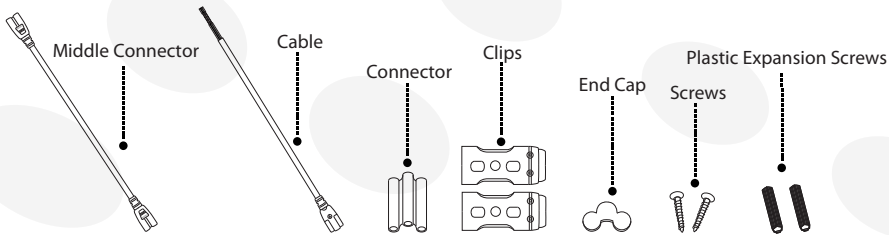

LINKABLE FIXTURE

YONAH™

3RD GEN

Linkable Fixture

Installation

Installation Guide for Surface Mounted LED Tube Integrated T8

This is LED surface mounted light. Please take the time to read this quick installation guide. The guide contains important information and notes regarding installation and operation.

1. Accessories bag includes:

2. Cable connection instruction

3. Installation Instructions

1. Confirm the buckle's position on the wall

2. Screw the buckles on the wall

YONAH™

3RD GEN

Linkable Fixture