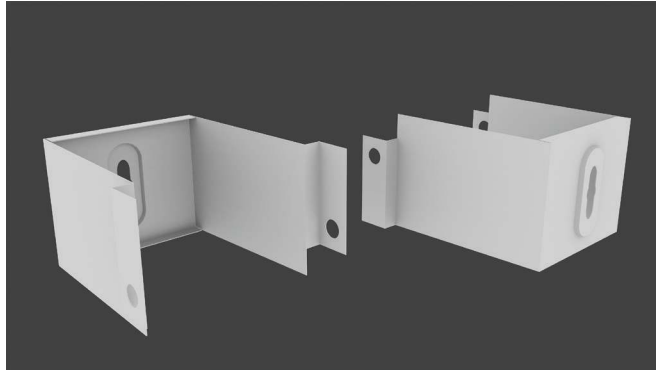

KT-HBLED-SM-1-KIT

SURFACE MOUNT KIT

KT-HBLED-SM-1-KIT

DESCRIPTION: Steel Surface Mount Kit for HighBay Fixture.

CONTENTS: Surface Mount Plates & Screws.

.....

DIMENSIONS: