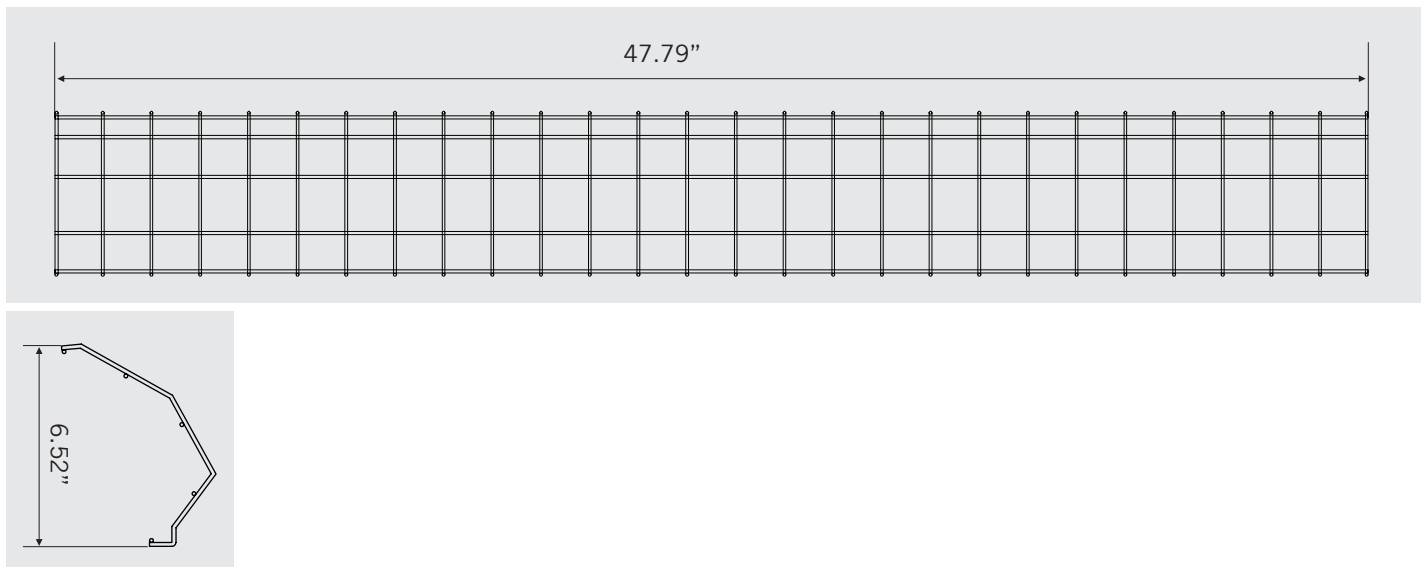

KT-SWLED-WG-2-KIT

WIRE GUARD

DESCRIPTION

Wire Guard for LED Stairwell Fixtures. Thick steel wire and premium white powdercoat construction.

APPLICATION

Fits 4A fixture.

FEATURES

Includes: Wire guard and screws

PHYSICAL SPECIFICATIONS

ORDERING INFORMATION

Catalog Number	Pack Quantity	Easy Code	UPC
KT-SWLED-WG-2-KIT	TBD	UQL-53	843654132471

CATALOG NUMBER BREAKDOWN

KT-SWLED-WG-2-KIT

1 2 3 4 5

- 1 Keystone Technologies
- 2 Stairwell LED
- 3 Wire Guard
- 4 Style
- 5 Kit