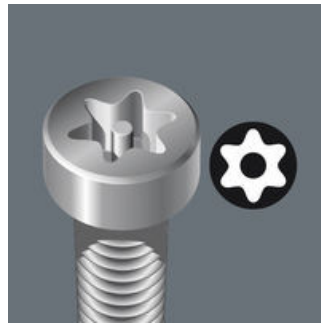

EAN:	4013288026910	Size:	70x7x6 mm
Part number:	05060143001	Weight:	15 g
Article number:	867/4 Z TORX® B0	Country of origin:	CZ
		Customs tariff number:	82079030

- For recessed TORX® screws with securing pin
- TORX® bit with bore hole on the output side
- Tough for hard materials
- 1/4" hexagon drive (Wera connecting series 4)

Premium bits for TORX® B0 socket screws. TORX® B0 screws have a protruding pin in their drive profile. This prevents unauthorized loosening, as these screws cannot be operated with "normal" TORX® tools. Only special TORX® B0 tools have a bore which can mount the pin. Tough, for universal use. 1/4" hexagonal, suitable for holders as per DIN ISO 1173-F 6.3.

TORX® with borehole (B0)

Tough bits

TORX® tools with a borehole prevent the unauthorised unfastening of safety screws. The screws contain a pin that protrudes into the drive profile so that "normal" TORX® tools cannot be used. This pin fits into the borehole of TORX® B0 tools allowing safety screws to be unfastened.

Tough Wera bits prevent the tip from breaking prematurely. Z-bits usually are the bit for universal screwdriving applications.

Further versions in this product family:

		 mm	 inch	 mm
05060139001	TX 8	70	2 3/4"	3.0
05060048001	TX 8	89	3 1/2"	3.0
05060049001	TX 9	89	3 1/2"	3.0
05060140001	TX 10	70	2 3/4"	4.0
05060050001	TX 10	89	3 1/2"	4.0
05060141001	TX 15	70	2 3/4"	4.0
05060051001	TX 15	89	3 1/2"	4.0
05060142001	TX 20	70	2 3/4"	4.5
05060052001	TX 20	89	3 1/2"	4.5
05060143001	TX 25	70	2 3/4"	6.0
05060053001	TX 25	89	3 1/2"	6.0
05060144001	TX 27	70	2 3/4"	6.0
05060057001	TX 27	89	3 1/2"	6.0
05060145001	TX 30	70	2 3/4"	6.0
05060054001	TX 30	89	3 1/2"	6.0
05060146001	TX 40	70	2 3/4"	-
05060056001	TX 40	89	3 1/2"	-