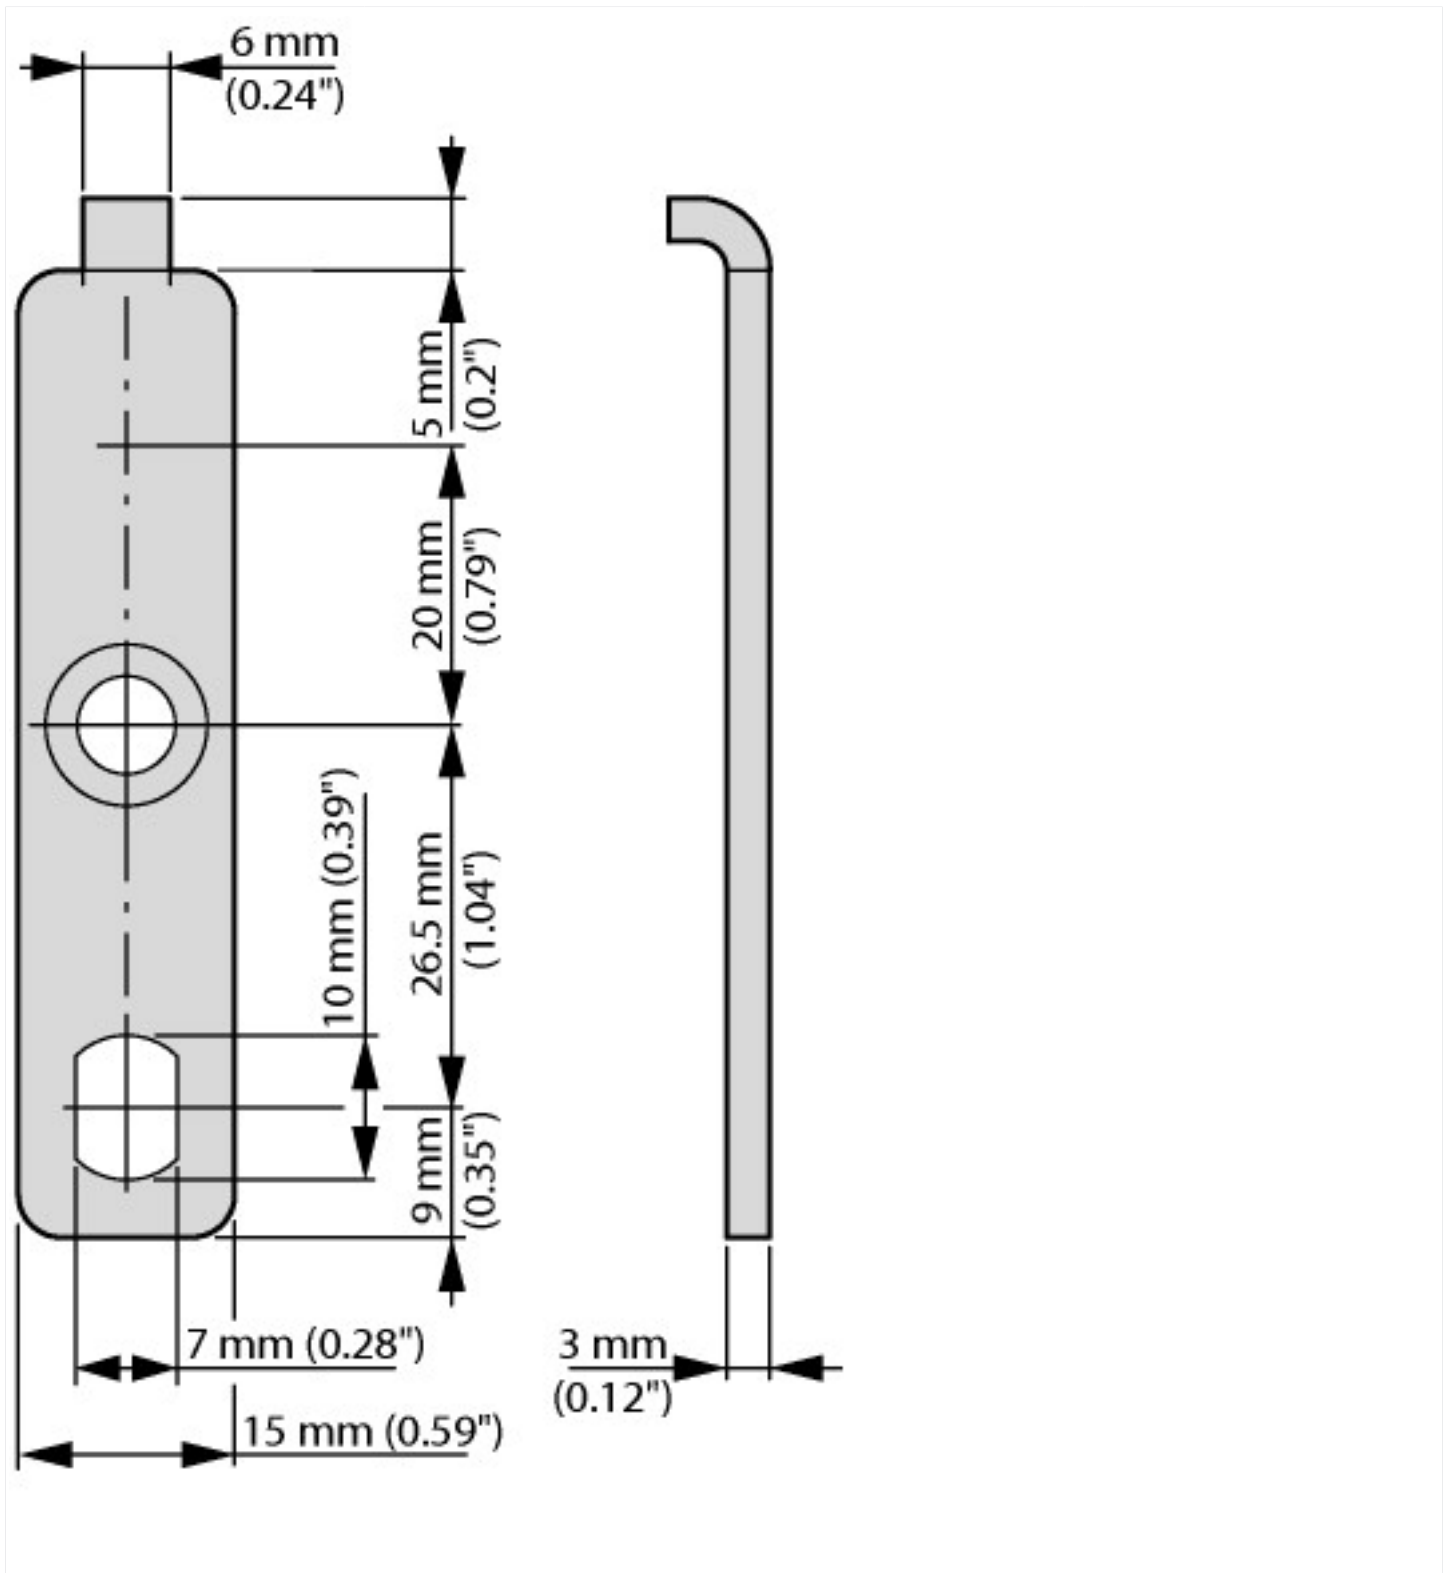

Wall fixing strap with screw, (1 set = 4 units)

**Part no.** BL-CI  
**Catalog No.** 036168  
**EL-Nummer (Norway)** 4132212

**Delivery program**

			
Product range			Ci insulated enclosures
Product range			Ci insulated enclosures
Basic function			Basic enclosures
Product function			Accessories for enclosure assembly
Accessories			Fixing strap kits
Single unit/Complete unit			Modular system
Function			For securing Ci enclosures directly to the wall
Information about equipment supplied			Each set contains 4 straps.
For use with			Max. 4 CI43... enclosures
Material			galvanized

**Technical data ETIM 7.0**

Cabinet enclosures (EG000011) / Component for arrangement / baying system (switchgear cabinet) (EC002622)			
Electric engineering, automation, process control engineering / Electrical cabinet, housing, rack / Elements for switching cabinet, housing, rack / Component for arrangement/baying system (electrical cabinet) (ecl@ss10.0.1-27-18-28-13 [ACN631012])			
Model			Mounting bracket
Width		mm	15
Height		mm	72
Depth		mm	7
Material			Steel
Colour			Other
RAL-number			0

## Dimensions