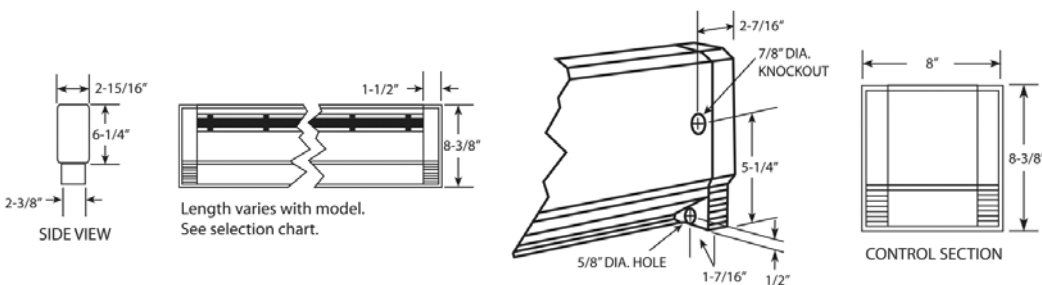

*HBBAC - HBBDR - HBBLVRO - HBBWS accessories add 8 in. to baseboard length.

*Add 8" to length of installation