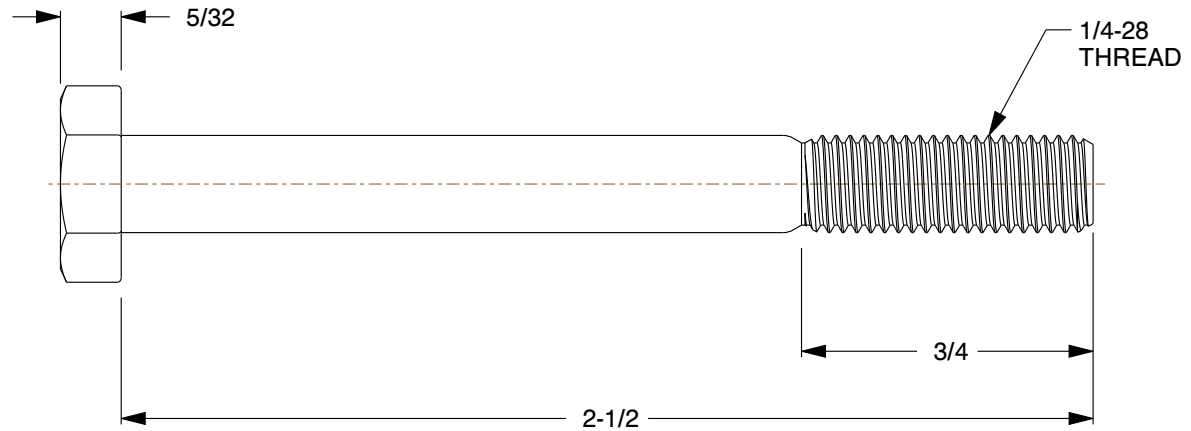

0.438

COMPONENT		Hex Head Cap Screw	
G0317110		UNIT	INCH
		SHEET	1 of 1
Grade 8, 1/4"-28 Hex Head Cap Screw, Yellow Zinc Plated Steel, 2 1/2 in L, 50 PK			

 Zoro Tools, Inc.
 500 W Madison St, Chicago, IL 60661, USA
 Ph: (855) 289-9676