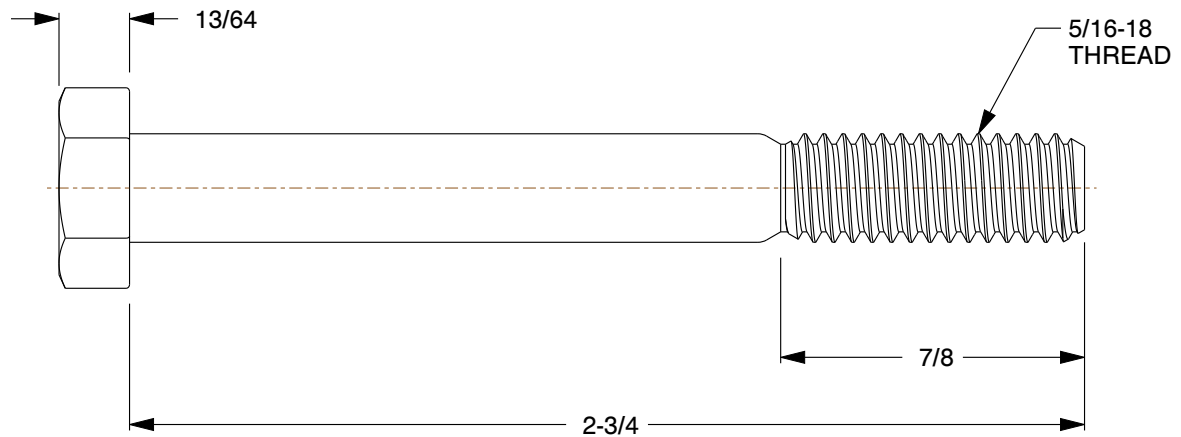

0.500

COMPONENT		Hex Head Cap Screw	
G0326046		UNIT	
		INCH	
Grade 8, 5/16"-18 Hex Head Cap Screw, Yellow Zinc Plated Steel, 2 3/4 in L, 50 PK		SHEET	
		1 of 1	

Zoro Tools, Inc.
500 W Madison St, Chicago, IL 60661, USA
Ph: (855) 289-9676