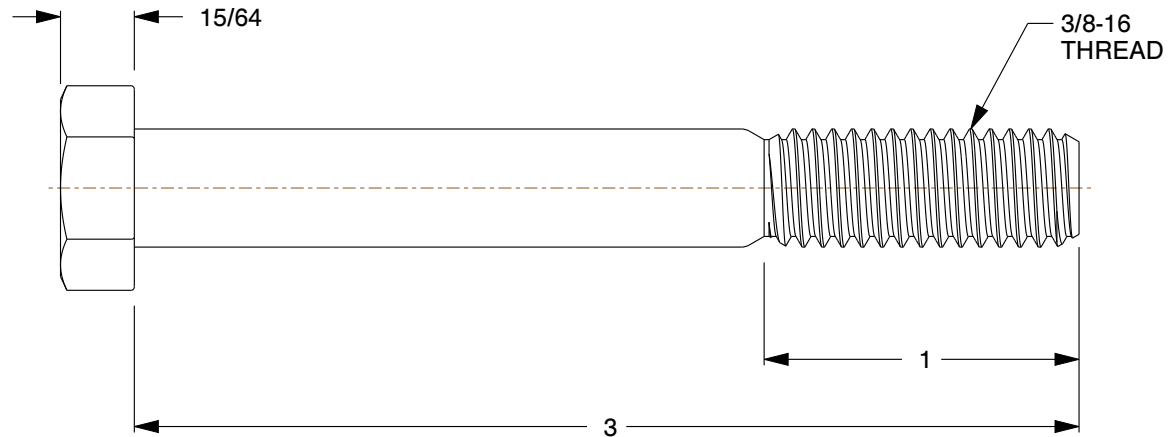

0.563

COMPONENT		Hex Head Cap Screw	
G0344255		UNIT	
		INCH	
Grade 5, 3/8"-16 Hex Head Cap Screw, Black Oxide Steel, 3 in L, 25 PK		SHEET	
		1 of 1	

Zoro Tools, Inc.
500 W Madison St, Chicago, IL 60661, USA
Ph: (855) 289-9676