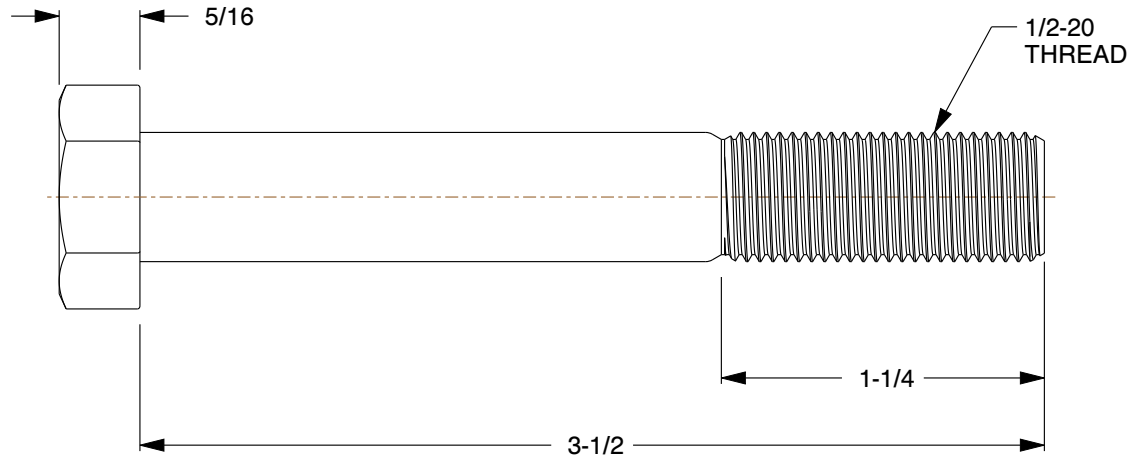

0.750

COMPONENT		Hex Head Cap Screw	
G1602824		UNIT	
		INCH	
Grade 8, 1/2"-20 Hex Head Cap Screw, Black Oxide Steel, 3 1/2 in L, 10 PK		SHEET	
		1 of 1	

Zoro Tools, Inc.
500 W Madison St, Chicago, IL 60661, USA
Ph: (855) 289-9676