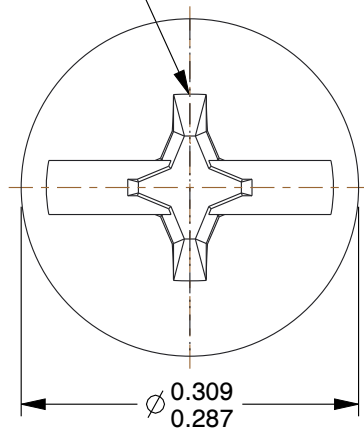

COMBINATION OF
SLOTTED/PHILLIPS
#2

COMPONENT		Machine Screw	
G1883515		UNIT	INCH
		SHEET	1 of 1
#8-32 x 3/8 in Combination Slotted/Phillips Round Machine Screw, Zinc Plated Steel, 100 PK			

 Zoro Tools, Inc.
 500 W Madison St, Chicago, IL 60661, USA
 Ph: (855) 289-9676