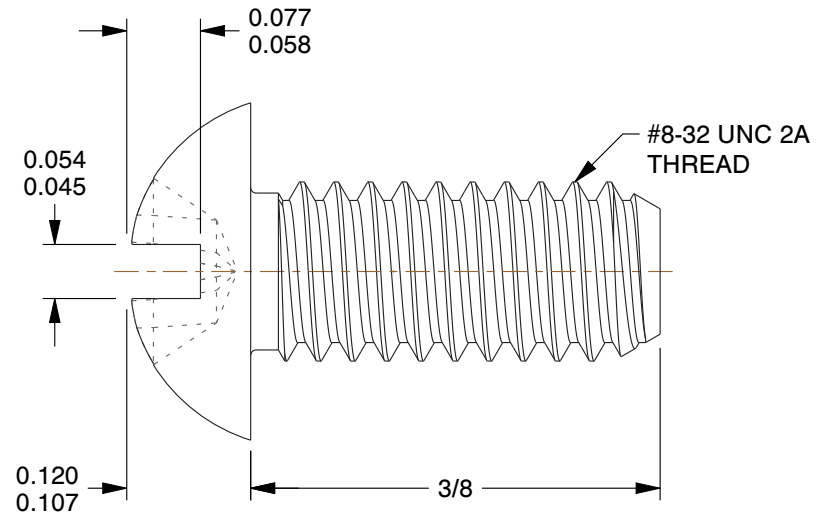

COMBINATION OF
SLOTTED/PHILLIPS
#2

COMPONENT		Machine Screw	
G1883515		UNIT	INCH
		SHEET	1 of 1
#8-32 x 3/8 in Combination Slotted/Phillips Round Machine Screw, Zinc Plated Steel, 100 PK			

 Zoro Tools, Inc.
 500 W Madison St, Chicago, IL 60661, USA
 Ph: (855) 289-9676